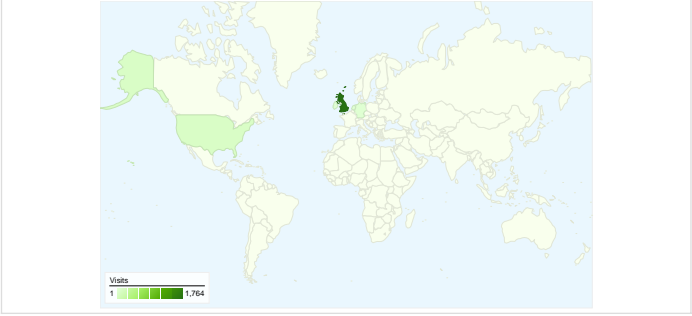

Dashboard

Comparing to: Site

Site Usage

1,958 Visits	56.95% Bounce Rate
7,630 Page Views	00:03:55 Avg. Time on Site
3.90 Pages/Visit	74.26% % New Visits

Visitors Overview

Map Overlay world

Traffic Sources Overview

1,628 people visited this site

-  **1,958** Visits
-  **1,628** Absolute Unique Visitors
-  **7,630** Page Views
-  **3.90** Average Page Views
-  **00:03:55** Time on Site
-  **56.95%** Bounce Rate
-  **74.21%** New Visits

Map Overlay

Comparing to: Site

1,958 visits came from 34 countries/territories

Site Usage

Country/Territory	Visits	Pages/Visit	Avg. Time on Site	% New Visits	Bounce Rate
United Kingdom	1,764	4.16	00:04:13	72.56%	54.48%
United States	77	1.53	00:00:53	84.42%	84.42%
Germany	13	1.46	00:01:42	100.00%	69.23%
Netherlands	13	1.15	00:00:17	92.31%	84.62%
Ireland	11	1.55	00:03:06	90.91%	72.73%
Belgium	8	2.12	00:02:29	75.00%	75.00%
Canada	8	1.88	00:01:20	87.50%	50.00%
Poland	7	1.00	00:00:00	85.71%	100.00%
France	7	2.71	00:00:26	100.00%	57.14%
Spain	5	1.20	00:00:51	80.00%	80.00%

Most people visited: 1 times

Number of Visits	Visits	Percentage of all visitors
1 times	1,453	 74.21%
2 times	229	 11.70%
3 times	84	 4.29%
4 times	43	 2.20%
5 times	26	 1.33%
6 times	19	 0.97%
7 times	9	 0.46%
8 times	5	 0.26%
9-14 times	22	 1.12%
15-25 times	13	 0.66%
26-50 times	17	 0.87%
51-100 times	38	 1.94%