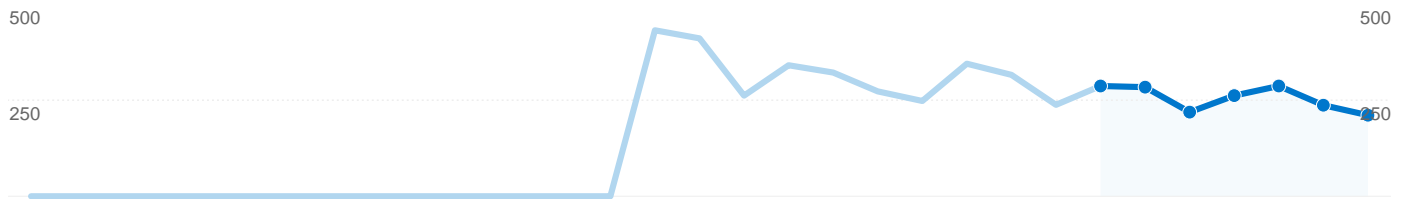

Dashboard

Comparing to: Site

Site Usage

1,958 Visits	56.95% Bounce Rate
7,630 Page Views	00:03:55 Avg. Time on Site
3.90 Pages/Visit	74.26% % New Visits

Visitors Overview

Map Overlay world

Traffic Sources Overview

Content Overview

Pages	Page Views	% Page Views
/	2,770	36.30%
/comments.html	426	5.58%
/Downloads.html	412	5.40%
/AboutTheSite.html	356	4.67%
/index.html	351	4.60%

Visitor Loyalty

Number of Visits	Visits
1 times	■ 74.21%
2 times	■ 11.70%
3 times	■ 4.29%
4 times	■ 2.20%
5 times	■ 1.33%

1,628 people visited this site

-  **1,958** Visits
-  **1,628** Absolute Unique Visitors
-  **7,630** Page Views
-  **3.90** Average Page Views
-  **00:03:55** Time on Site
-  **56.95%** Bounce Rate
-  **74.21%** New Visits

1 - 10 of 34

Pages on this site were viewed a total of 7,630 times

 **7,630** Page Views

 **3,138** Unique Views

 **56.95%** Bounce Rate

Top Content

Pages	Page Views	% Page Views
/	2,770	36.30%
/comments.html	426	5.58%
/Downloads.html	412	5.40%
/AboutTheSite.html	356	4.67%
/index.html	351	4.60%