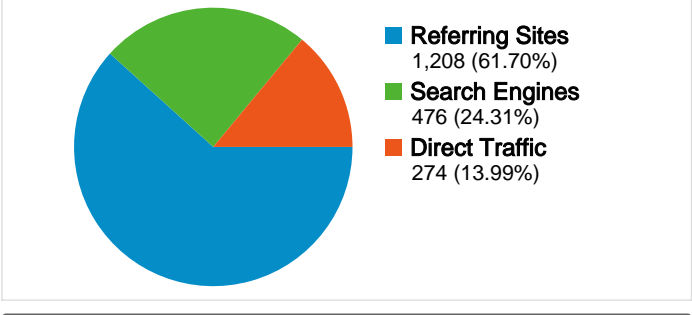

Dashboard

Comparing to: Site

Site Usage

1,958 Visits	56.95% Bounce Rate
7,630 Page Views	00:03:55 Avg. Time on Site
3.90 Pages/Visit	74.26% % New Visits

Visitors Overview

Map Overlay world

Traffic Sources Overview

1,628 people visited this site

-  **1,958** Visits
-  **1,628** Absolute Unique Visitors
-  **7,630** Page Views
-  **3.90** Average Page Views
-  **00:03:55** Time on Site
-  **56.95%** Bounce Rate
-  **74.21%** New Visits

All traffic sources sent a total of 1,958 visits

-  13.99% Direct Traffic
-  61.70% Referring Sites
-  24.31% Search Engines

Top Traffic Sources

Sources	Visits	% visits	Keywords	Visits	% visits
rwcc.com (referral)	536	27.37%	save planet rock	136	28.57%
google (organic)	406	20.74%	planet rock radio	43	9.03%
(direct) ((none))	274	13.99%	planet rock	25	5.25%
planetrock.co.uk (referral)	273	13.94%	planet rock closing	15	3.15%
youchoose.net (referral)	68	3.47%	planet rock sale	15	3.15%

Most people visited: 1 times

Number of Visits	Visits	Percentage of all visitors
1 times	1,453	 74.21%
2 times	229	 11.70%
3 times	84	 4.29%
4 times	43	 2.20%
5 times	26	 1.33%
6 times	19	 0.97%
7 times	9	 0.46%
8 times	5	 0.26%
9-14 times	22	 1.12%
15-25 times	13	 0.66%
26-50 times	17	 0.87%
51-100 times	38	 1.94%