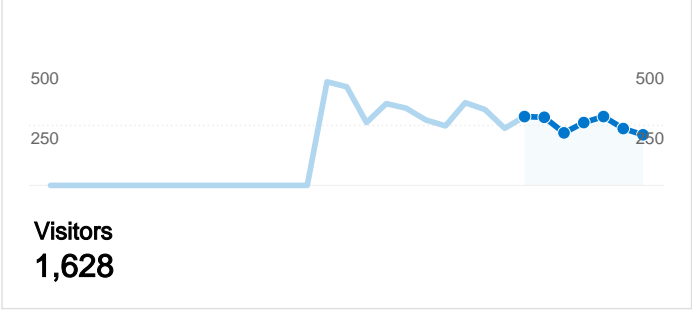

Dashboard

Comparing to: Site

Site Usage

1,958 Visits	56.95% Bounce Rate
7,630 Page Views	00:03:55 Avg. Time on Site
3.90 Pages/Visit	74.26% % New Visits

Visitors Overview

Map Overlay world

Traffic Sources Overview

Content Overview

Pages	Page Views	% Page Views
/	2,770	36.30%
/comments.html	426	5.58%
/Downloads.html	412	5.40%
/AboutTheSite.html	356	4.67%
/index.html	351	4.60%

Visitor Loyalty

Number of Visits	Visits
1 times	■ 74.21%
2 times	■ 11.70%
3 times	■ 4.29%
4 times	■ 2.20%
5 times	■ 1.33%

1,628 people visited this site

-  **1,958** Visits
-  **1,628** Absolute Unique Visitors
-  **7,630** Page Views
-  **3.90** Average Page Views
-  **00:03:55** Time on Site
-  **56.95%** Bounce Rate
-  **74.21%** New Visits

Most people visited: 1 times

Number of Visits	Visits	Percentage of all visitors
1 times	1,453	 74.21%
2 times	229	 11.70%
3 times	84	 4.29%
4 times	43	 2.20%
5 times	26	 1.33%
6 times	19	 0.97%
7 times	9	 0.46%
8 times	5	 0.26%
9-14 times	22	 1.12%
15-25 times	13	 0.66%
26-50 times	17	 0.87%
51-100 times	38	 1.94%