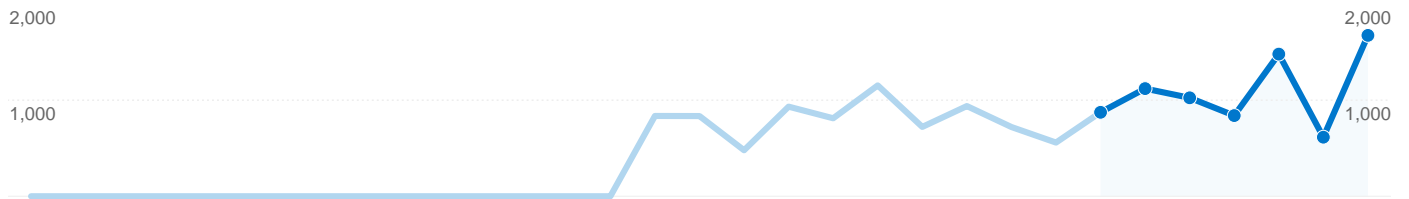

1,628 people visited this site

-  **1,958** Visits
-  **1,628** Absolute Unique Visitors
-  **7,630** Page Views
-  **3.90** Average Page Views
-  **00:03:55** Time on Site
-  **56.95%** Bounce Rate
-  **74.21%** New Visits

All traffic sources sent a total of 1,958 visits

-  13.99% Direct Traffic
-  61.70% Referring Sites
-  24.31% Search Engines

Top Traffic Sources

Sources	Visits	% visits	Keywords	Visits	% visits
rwcc.com (referral)	536	27.37%	save planet rock	136	28.57%
google (organic)	406	20.74%	planet rock radio	43	9.03%
(direct) ((none))	274	13.99%	planet rock	25	5.25%
planetrock.co.uk (referral)	273	13.94%	planet rock closing	15	3.15%
youchoose.net (referral)	68	3.47%	planet rock sale	15	3.15%

Map Overlay

Comparing to: Site

1,958 visits came from 34 countries/territories

Site Usage

Country/Territory	Visits	Pages/Visit	Avg. Time on Site	% New Visits	Bounce Rate
United Kingdom	1,764	4.16	00:04:13	72.56%	54.48%
United States	77	1.53	00:00:53	84.42%	84.42%
Germany	13	1.46	00:01:42	100.00%	69.23%
Netherlands	13	1.15	00:00:17	92.31%	84.62%
Ireland	11	1.55	00:03:06	90.91%	72.73%
Belgium	8	2.12	00:02:29	75.00%	75.00%
Canada	8	1.88	00:01:20	87.50%	50.00%
Poland	7	1.00	00:00:00	85.71%	100.00%
France	7	2.71	00:00:26	100.00%	57.14%
Spain	5	1.20	00:00:51	80.00%	80.00%

1 - 10 of 34

Pages on this site were viewed a total of 7,630 times

 **7,630** Page Views

 **3,138** Unique Views

 **56.95%** Bounce Rate

Top Content

Pages	Page Views	% Page Views
/	2,770	36.30%
/comments.html	426	5.58%
/Downloads.html	412	5.40%
/AboutTheSite.html	356	4.67%
/index.html	351	4.60%