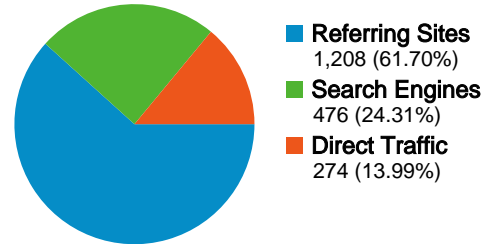

Dashboard

Comparing to: Site

Site Usage

1,958 Visits	56.95% Bounce Rate
7,630 Page Views	00:03:55 Avg. Time on Site
3.90 Pages/Visit	74.26% % New Visits

Visitors Overview

Map Overlay world

Traffic Sources Overview

Content Overview

Pages	Page Views	% Page Views
/	2,770	36.30%
/comments.html	426	5.58%
/Downloads.html	412	5.40%
/AboutTheSite.html	356	4.67%
/index.html	351	4.60%

Visitor Loyalty

Number of Visits	Visits
1 times	■ 74.21%
2 times	■ 11.70%
3 times	■ 4.29%
4 times	■ 2.20%
5 times	■ 1.33%

1,628 people visited this site

-  **1,958** Visits
-  **1,628** Absolute Unique Visitors
-  **7,630** Page Views
-  **3.90** Average Page Views
-  **00:03:55** Time on Site
-  **56.95%** Bounce Rate
-  **74.21%** New Visits

All traffic sources sent a total of 1,958 visits

-  13.99% Direct Traffic
-  61.70% Referring Sites
-  24.31% Search Engines

Top Traffic Sources

Sources	Visits	% visits	Keywords	Visits	% visits
rwcc.com (referral)	536	27.37%	save planet rock	136	28.57%
google (organic)	406	20.74%	planet rock radio	43	9.03%
(direct) ((none))	274	13.99%	planet rock	25	5.25%
planetrock.co.uk (referral)	273	13.94%	planet rock closing	15	3.15%
youchoose.net (referral)	68	3.47%	planet rock sale	15	3.15%