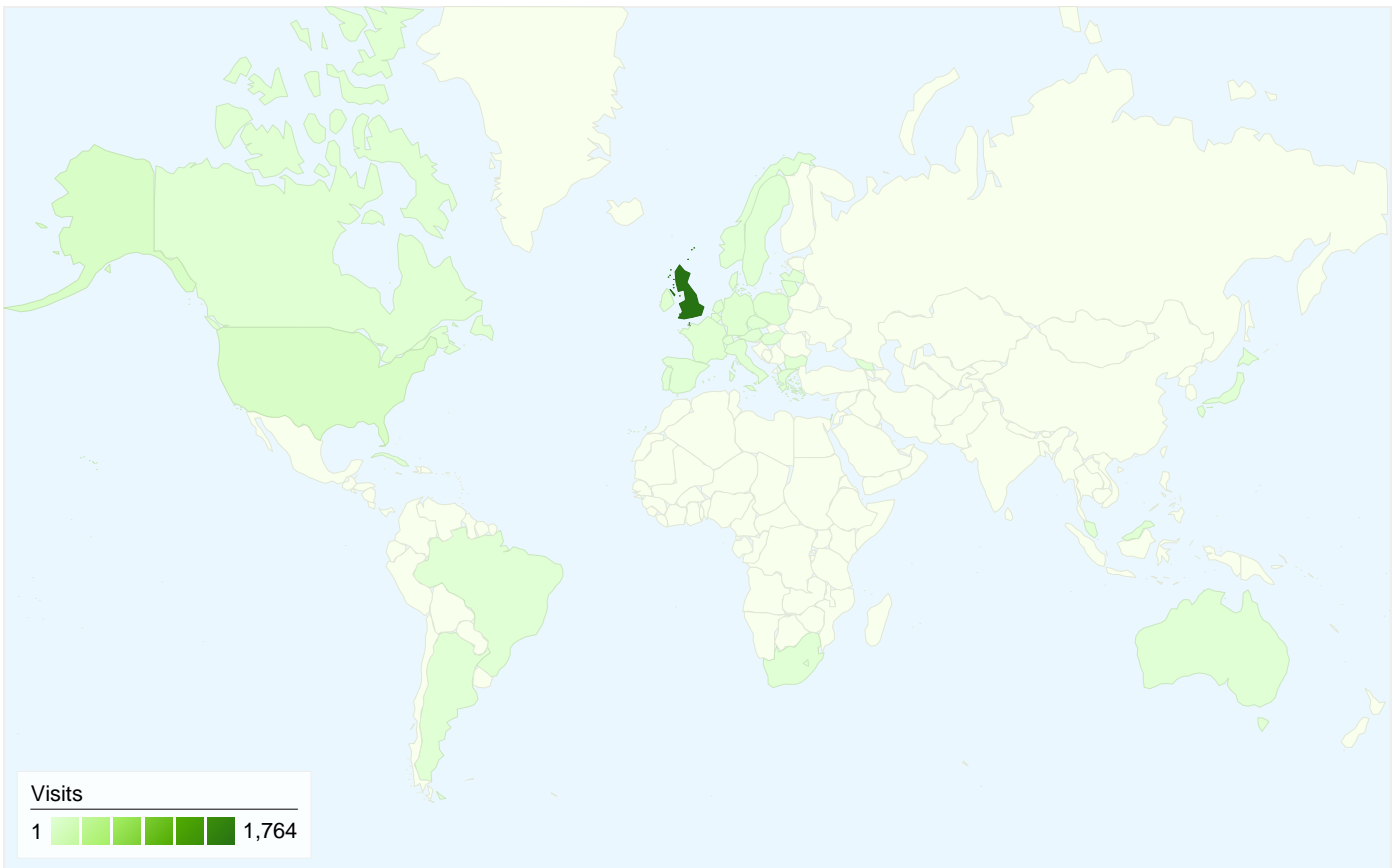

Dashboard

Comparing to: Site

Site Usage

1,958 Visits	56.95% Bounce Rate
7,630 Page Views	00:03:55 Avg. Time on Site
3.90 Pages/Visit	74.26% % New Visits

Visitors Overview

Map Overlay world

Traffic Sources Overview

1,628 people visited this site

-  **1,958** Visits
-  **1,628** Absolute Unique Visitors
-  **7,630** Page Views
-  **3.90** Average Page Views
-  **00:03:55** Time on Site
-  **56.95%** Bounce Rate
-  **74.21%** New Visits

All traffic sources sent a total of 1,958 visits

-  13.99% Direct Traffic
-  61.70% Referring Sites
-  24.31% Search Engines

Top Traffic Sources

Sources	Visits	% visits	Keywords	Visits	% visits
rwcc.com (referral)	536	27.37%	save planet rock	136	28.57%
google (organic)	406	20.74%	planet rock radio	43	9.03%
(direct) ((none))	274	13.99%	planet rock	25	5.25%
planetrock.co.uk (referral)	273	13.94%	planet rock closing	15	3.15%
youchoose.net (referral)	68	3.47%	planet rock sale	15	3.15%

Map Overlay

Comparing to: Site

1,958 visits came from 34 countries/territories

Site Usage

Country/Territory	Visits	Pages/Visit	Avg. Time on Site	% New Visits	Bounce Rate
United Kingdom	1,764	4.16	00:04:13	72.56%	54.48%
United States	77	1.53	00:00:53	84.42%	84.42%
Germany	13	1.46	00:01:42	100.00%	69.23%
Netherlands	13	1.15	00:00:17	92.31%	84.62%
Ireland	11	1.55	00:03:06	90.91%	72.73%
Belgium	8	2.12	00:02:29	75.00%	75.00%
Canada	8	1.88	00:01:20	87.50%	50.00%
Poland	7	1.00	00:00:00	85.71%	100.00%
France	7	2.71	00:00:26	100.00%	57.14%
Spain	5	1.20	00:00:51	80.00%	80.00%