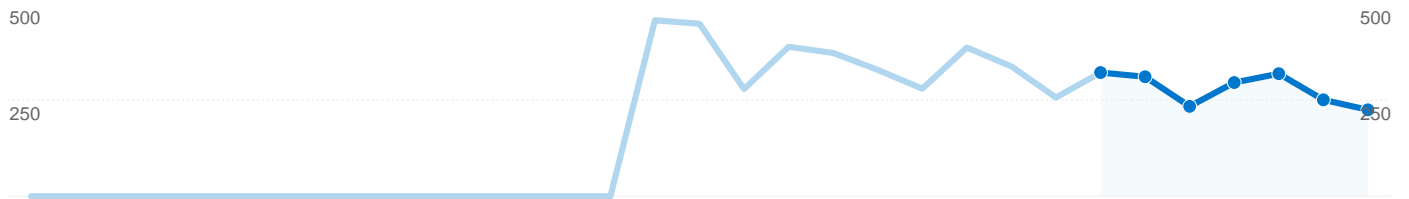

Dashboard

Comparing to: Site

Site Usage

1,958 Visits	56.95% Bounce Rate
7,630 Page Views	00:03:55 Avg. Time on Site
3.90 Pages/Visit	74.26% % New Visits

Visitors Overview

Map Overlay world

Traffic Sources Overview

Content Overview

Pages	Page Views	% Page Views
/	2,770	36.30%
/comments.html	426	5.58%
/Downloads.html	412	5.40%
/AboutTheSite.html	356	4.67%
/index.html	351	4.60%

Visitor Loyalty

Number of Visits	Visits
1 times	■ 74.21%
2 times	■ 11.70%
3 times	■ 4.29%
4 times	■ 2.20%
5 times	■ 1.33%

1,628 people visited this site

-  **1,958** Visits
-  **1,628** Absolute Unique Visitors
-  **7,630** Page Views
-  **3.90** Average Page Views
-  **00:03:55** Time on Site
-  **56.95%** Bounce Rate
-  **74.21%** New Visits

1 - 10 of 34

Pages on this site were viewed a total of 7,630 times

 **7,630** Page Views

 **3,138** Unique Views

 **56.95%** Bounce Rate

Top Content

Pages	Page Views	% Page Views
/	2,770	36.30%
/comments.html	426	5.58%
/Downloads.html	412	5.40%
/AboutTheSite.html	356	4.67%
/index.html	351	4.60%