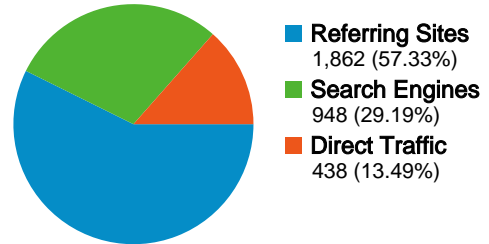

Pages	Page Views	% Page Views
/	5,162	53.18%
/Downloads.html	418	4.31%
/Campaigns.html	355	3.66%
/comments.html	338	3.48%
/NewsStories.html	317	3.27%

Visitor Loyalty

Number of Visits	Visits
1 times	80.85%
2 times	8.74%
3 times	2.77%
4 times	1.54%
5 times	1.02%

2,884 people visited this site

-  **3,248** Visits
-  **2,884** Absolute Unique Visitors
-  **9,707** Page Views
-  **2.99** Average Page Views
-  **00:02:46** Time on Site
-  **60.13%** Bounce Rate
-  **80.88%** New Visits

All traffic sources sent a total of 3,248 visits

-  **13.49%** Direct Traffic
-  **57.33%** Referring Sites
-  **29.19%** Search Engines

Top Traffic Sources

Sources	Visits	% visits	Keywords	Visits	% visits
google (organic)	848	26.11%	planet rock	350	36.92%
marillion.com (referral)	628	19.33%	save planet rock	136	14.35%
rwcc.com (referral)	445	13.70%	planet rock radio	53	5.59%
(direct) ((none))	438	13.49%	planet rock for sale	37	3.90%
planetrock.co.uk (referral)	131	4.03%	planetrock	28	2.95%

3,248 visits came from 50 countries/territories

Site Usage

Country/Territory	Visits	Pages/Visit	Avg. Time on Site	% New Visits	Bounce Rate
United Kingdom	2,704	3.30	00:03:08	77.81%	56.40%
United States	120	1.32	00:01:10	93.33%	82.50%
Germany	70	1.63	00:01:08	97.14%	74.29%
Netherlands	43	1.33	00:00:32	100.00%	76.74%
France	40	1.68	00:01:11	100.00%	70.00%
Italy	26	1.31	00:00:13	100.00%	80.77%
Canada	24	1.46	00:01:03	100.00%	75.00%
Poland	24	1.08	00:00:03	95.83%	91.67%
Ireland	21	1.95	00:01:10	90.48%	71.43%
Sweden	17	1.94	00:02:59	88.24%	64.71%