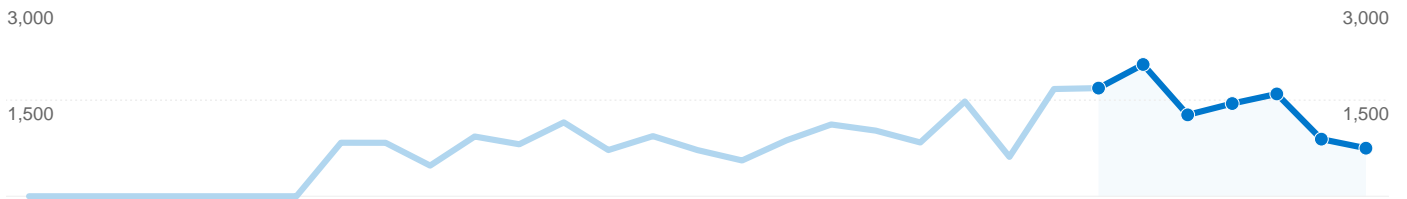

Pages on this site were viewed a total of 9,707 times

9,707 Page Views

4,435 Unique Views

60.13% Bounce Rate

Top Content

Pages	Page Views	% Page Views
/	5,162	53.18%
/Downloads.html	418	4.31%
/Campaigns.html	355	3.66%
/comments.html	338	3.48%
/NewsStories.html	317	3.27%