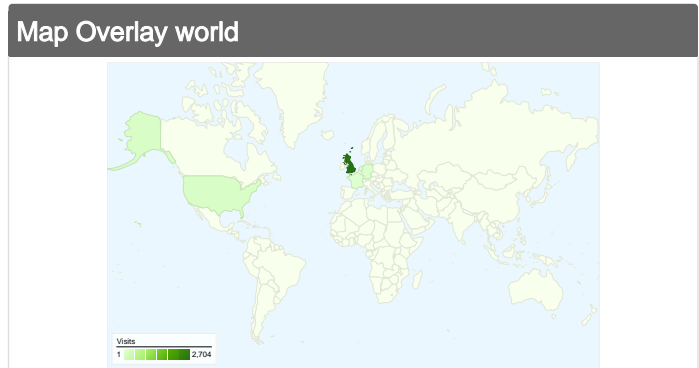

Site Usage

3,248 Visits

60.13% Bounce Rate

9,707 Page Views

00:02:46 Avg. Time on Site

2.99 Pages/Visit

80.82% % New Visits

Content Overview

All traffic sources sent a total of 3,248 visits

-  **13.49%** Direct Traffic
-  **57.33%** Referring Sites
-  **29.19%** Search Engines

Top Traffic Sources

Sources	Visits	% visits	Keywords	Visits	% visits
google (organic)	848	26.11%	planet rock	350	36.92%
marillion.com (referral)	628	19.33%	save planet rock	136	14.35%
rwcc.com (referral)	445	13.70%	planet rock radio	53	5.59%
(direct) ((none))	438	13.49%	planet rock for sale	37	3.90%
planetrock.co.uk (referral)	131	4.03%	planetrock	28	2.95%

3,248 visits came from 50 countries/territories

Site Usage

Country/Territory	Visits	Pages/Visit	Avg. Time on Site	% New Visits	Bounce Rate
United Kingdom	2,704	3.30	00:03:08	77.81%	56.40%
United States	120	1.32	00:01:10	93.33%	82.50%
Germany	70	1.63	00:01:08	97.14%	74.29%
Netherlands	43	1.33	00:00:32	100.00%	76.74%
France	40	1.68	00:01:11	100.00%	70.00%
Italy	26	1.31	00:00:13	100.00%	80.77%
Canada	24	1.46	00:01:03	100.00%	75.00%
Poland	24	1.08	00:00:03	95.83%	91.67%
Ireland	21	1.95	00:01:10	90.48%	71.43%
Sweden	17	1.94	00:02:59	88.24%	64.71%

Most people visited: 1 times

Number of Visits	Visits	Percentage of all visitors
1 times	2,626	 80.85%
2 times	284	 8.74%
3 times	90	 2.77%
4 times	50	 1.54%
5 times	33	 1.02%
6 times	25	 0.77%
7 times	23	 0.71%
8 times	14	 0.43%
9-14 times	35	 1.08%
15-25 times	33	 1.02%
26-50 times	7	 0.22%
51-100 times	28	 0.86%