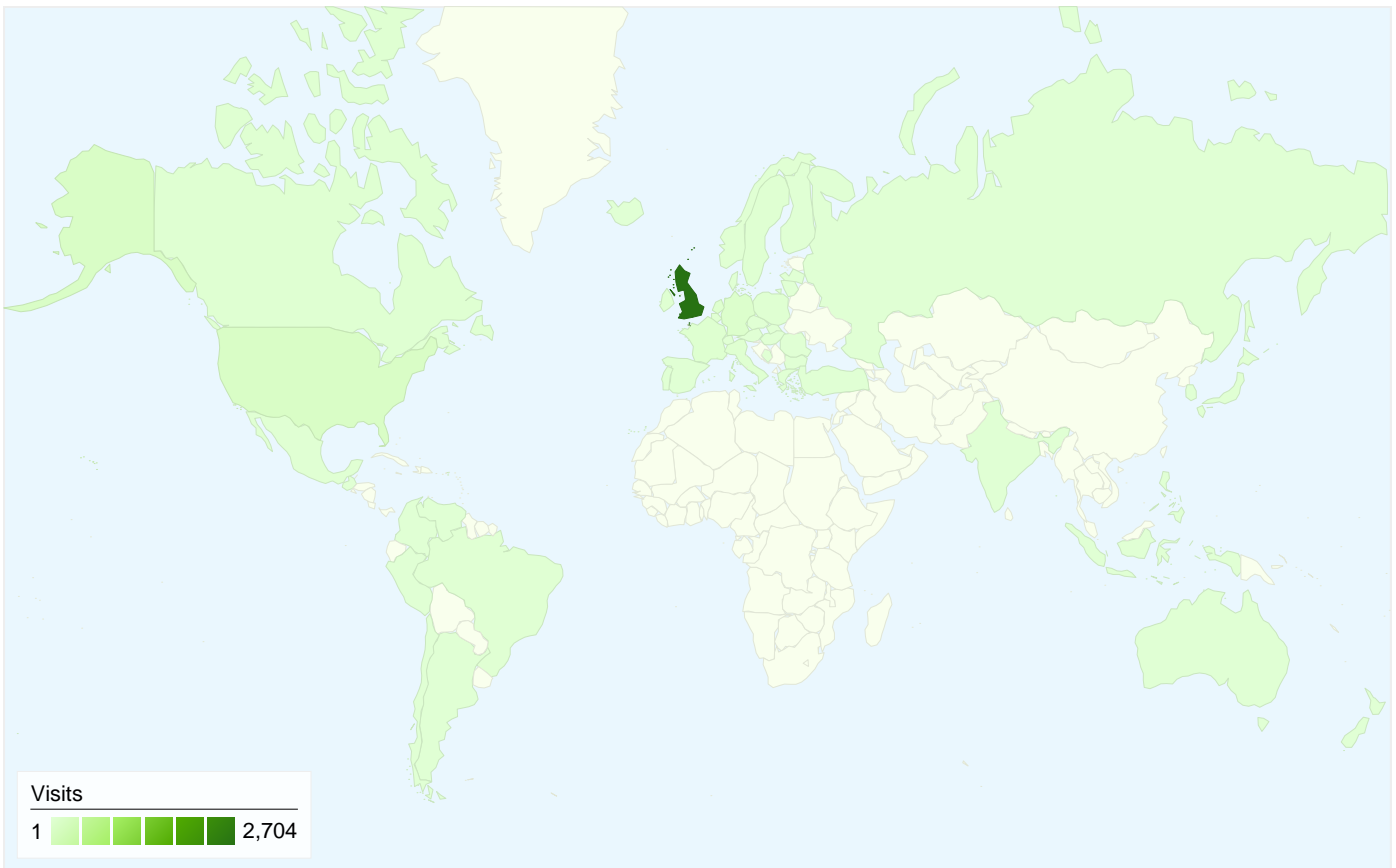

2,884 people visited this site

-  **3,248** Visits
-  **2,884** Absolute Unique Visitors
-  **9,707** Page Views
-  **2.99** Average Page Views
-  **00:02:46** Time on Site
-  **60.13%** Bounce Rate
-  **80.88%** New Visits

All traffic sources sent a total of 3,248 visits

-  **13.49%** Direct Traffic
-  **57.33%** Referring Sites
-  **29.19%** Search Engines

Top Traffic Sources

Sources	Visits	% visits	Keywords	Visits	% visits
google (organic)	848	26.11%	planet rock	350	36.92%
marillion.com (referral)	628	19.33%	save planet rock	136	14.35%
rwcc.com (referral)	445	13.70%	planet rock radio	53	5.59%
(direct) ((none))	438	13.49%	planet rock for sale	37	3.90%
planetrock.co.uk (referral)	131	4.03%	planetrock	28	2.95%

3,248 visits came from 50 countries/territories

Site Usage

Country/Territory	Visits	Pages/Visit	Avg. Time on Site	% New Visits	Bounce Rate
United Kingdom	2,704	3.30	00:03:08	77.81%	56.40%
United States	120	1.32	00:01:10	93.33%	82.50%
Germany	70	1.63	00:01:08	97.14%	74.29%
Netherlands	43	1.33	00:00:32	100.00%	76.74%
France	40	1.68	00:01:11	100.00%	70.00%
Italy	26	1.31	00:00:13	100.00%	80.77%
Canada	24	1.46	00:01:03	100.00%	75.00%
Poland	24	1.08	00:00:03	95.83%	91.67%
Ireland	21	1.95	00:01:10	90.48%	71.43%
Sweden	17	1.94	00:02:59	88.24%	64.71%