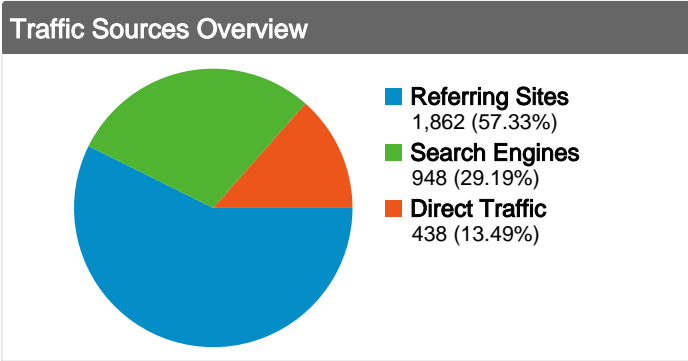

Site Usage

3,248 Visits

60.13% Bounce Rate

9,707 Page Views

00:02:46 Avg. Time on Site

2.99 Pages/Visit

80.82% % New Visits

Content Overview

2,884 people visited this site

-  **3,248** Visits
-  **2,884** Absolute Unique Visitors
-  **9,707** Page Views
-  **2.99** Average Page Views
-  **00:02:46** Time on Site
-  **60.13%** Bounce Rate
-  **80.88%** New Visits

All traffic sources sent a total of 3,248 visits

-  **13.49%** Direct Traffic
-  **57.33%** Referring Sites
-  **29.19%** Search Engines

Top Traffic Sources

Sources	Visits	% visits	Keywords	Visits	% visits
google (organic)	848	26.11%	planet rock	350	36.92%
marillion.com (referral)	628	19.33%	save planet rock	136	14.35%
rwcc.com (referral)	445	13.70%	planet rock radio	53	5.59%
(direct) ((none))	438	13.49%	planet rock for sale	37	3.90%
planetrock.co.uk (referral)	131	4.03%	planetrock	28	2.95%

3,248 visits came from 50 countries/territories

Site Usage

Country/Territory	Visits	Pages/Visit	Avg. Time on Site	% New Visits	Bounce Rate
United Kingdom	2,704	3.30	00:03:08	77.81%	56.40%
United States	120	1.32	00:01:10	93.33%	82.50%
Germany	70	1.63	00:01:08	97.14%	74.29%
Netherlands	43	1.33	00:00:32	100.00%	76.74%
France	40	1.68	00:01:11	100.00%	70.00%
Italy	26	1.31	00:00:13	100.00%	80.77%
Canada	24	1.46	00:01:03	100.00%	75.00%
Poland	24	1.08	00:00:03	95.83%	91.67%
Ireland	21	1.95	00:01:10	90.48%	71.43%
Sweden	17	1.94	00:02:59	88.24%	64.71%