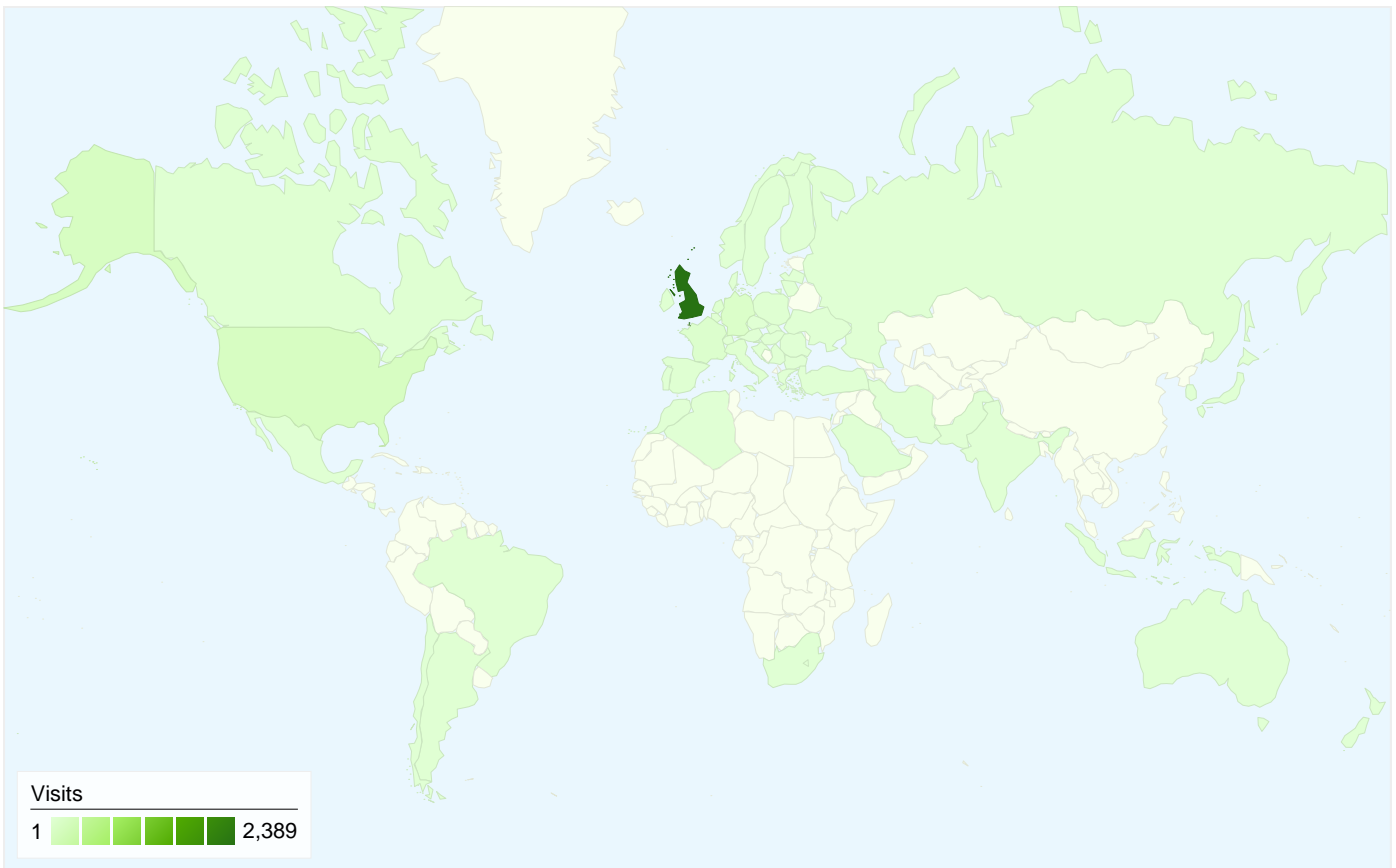

Site Usage

2,954 Visits	62.93% Bounce Rate
5,883 Page Views	00:02:22 Avg. Time on Site
1.99 Pages/Visit	76.64% % New Visits

Visitors Overview

Map Overlay world

Traffic Sources Overview

Content Overview

Pages	Page Views	% Page Views
/	4,725	80.32%
/Downloads.html	244	4.15%
/Campaigns.html	179	3.04%
/NewsStories.html	175	2.97%
/comments.html	147	2.50%

2,605 people visited this site

-  **2,954** Visits
-  **2,605** Absolute Unique Visitors
-  **5,883** Page Views
-  **1.99** Average Page Views
-  **00:02:22** Time on Site
-  **62.93%** Bounce Rate
-  **76.64%** New Visits

All traffic sources sent a total of 2,954 visits

-  **8.97%** Direct Traffic
-  **56.70%** Referring Sites
-  **34.33%** Search Engines

Top Traffic Sources

Sources	Visits	% visits	Keywords	Visits	% visits
google (organic)	927	31.38%	planet rock	413	40.73%
marillion.com (referral)	429	14.52%	save planet rock	142	14.00%
rwcc.com (referral)	310	10.49%	planet rock radio	59	5.82%
(direct) ((none))	265	8.97%	planetrock	40	3.94%
blog.davidgilmour.com	252	8.53%	planet rock closing	32	3.16%

2,954 visits came from 52 countries/territories

Site Usage

Visits	Pages/Visit	Avg. Time on Site	% New Visits	Bounce Rate	
2,954 % of Site Total: 100.00%	1.99 Site Avg: 1.99 (0.00%)	00:02:22 Site Avg: 00:02:22 (0.00%)	76.64% Site Avg: 76.64% (0.00%)	62.93% Site Avg: 62.93% (0.00%)	
Country/Territory	Visits	Pages/Visit	Avg. Time on Site	% New Visits	Bounce Rate
United Kingdom	2,389	2.10	00:02:39	73.88%	59.15%
United States	133	1.65	00:02:13	88.72%	75.94%
Germany	79	1.46	00:00:24	84.81%	82.28%
France	55	1.51	00:01:07	72.73%	70.91%
Netherlands	31	1.42	00:00:53	100.00%	74.19%
Italy	27	1.85	00:02:18	96.30%	70.37%
Poland	22	1.27	00:00:25	86.36%	77.27%
Canada	21	1.86	00:00:54	90.48%	80.95%
Ireland	19	2.53	00:01:08	78.95%	68.42%
Spain	18	1.11	00:00:17	100.00%	88.89%