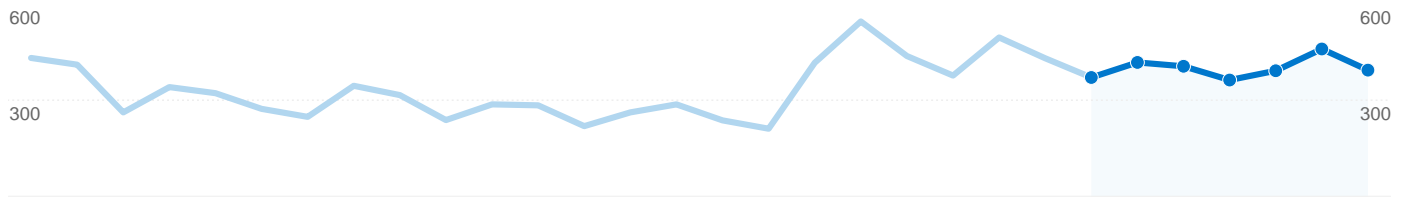

Site Usage

2,954 Visits	62.93% Bounce Rate
5,883 Page Views	00:02:22 Avg. Time on Site
1.99 Pages/Visit	76.64% % New Visits

Visitors Overview

Map Overlay world

Traffic Sources Overview

Content Overview

Pages	Page Views	% Page Views
/	4,725	80.32%
/Downloads.html	244	4.15%
/Campaigns.html	179	3.04%
/NewsStories.html	175	2.97%
/comments.html	147	2.50%

Visitor Loyalty

Number of Visits	Visits
1 times	<div style="width: 76.64%;"></div> 76.64%
2 times	<div style="width: 10.32%;"></div> 10.32%
3 times	<div style="width: 3.96%;"></div> 3.96%
4 times	<div style="width: 2.06%;"></div> 2.06%
5 times	<div style="width: 1.05%;"></div> 1.05%

2,605 people visited this site

-  **2,954** Visits
-  **2,605** Absolute Unique Visitors
-  **5,883** Page Views
-  **1.99** Average Page Views
-  **00:02:22** Time on Site
-  **62.93%** Bounce Rate
-  **76.64%** New Visits

2,954 visits came from 52 countries/territories

Site Usage

Visits	Pages/Visit	Avg. Time on Site	% New Visits	Bounce Rate	
2,954 % of Site Total: 100.00%	1.99 Site Avg: 1.99 (0.00%)	00:02:22 Site Avg: 00:02:22 (0.00%)	76.64% Site Avg: 76.64% (0.00%)	62.93% Site Avg: 62.93% (0.00%)	
Country/Territory	Visits	Pages/Visit	Avg. Time on Site	% New Visits	Bounce Rate
United Kingdom	2,389	2.10	00:02:39	73.88%	59.15%
United States	133	1.65	00:02:13	88.72%	75.94%
Germany	79	1.46	00:00:24	84.81%	82.28%
France	55	1.51	00:01:07	72.73%	70.91%
Netherlands	31	1.42	00:00:53	100.00%	74.19%
Italy	27	1.85	00:02:18	96.30%	70.37%
Poland	22	1.27	00:00:25	86.36%	77.27%
Canada	21	1.86	00:00:54	90.48%	80.95%
Ireland	19	2.53	00:01:08	78.95%	68.42%
Spain	18	1.11	00:00:17	100.00%	88.89%