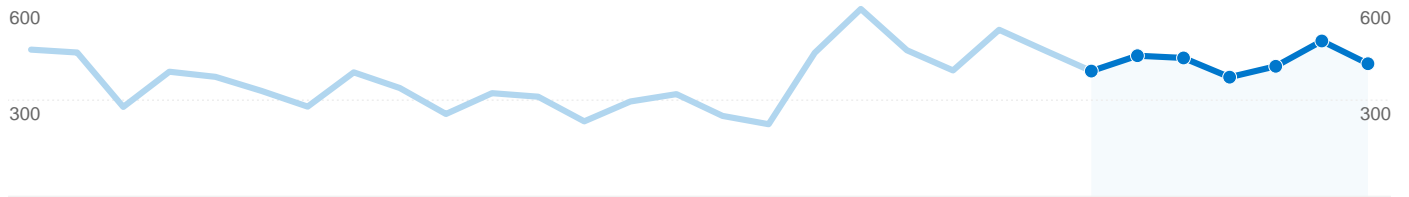

All traffic sources sent a total of 2,954 visits

- **8.97%** Direct Traffic
- **56.70%** Referring Sites
- **34.33%** Search Engines