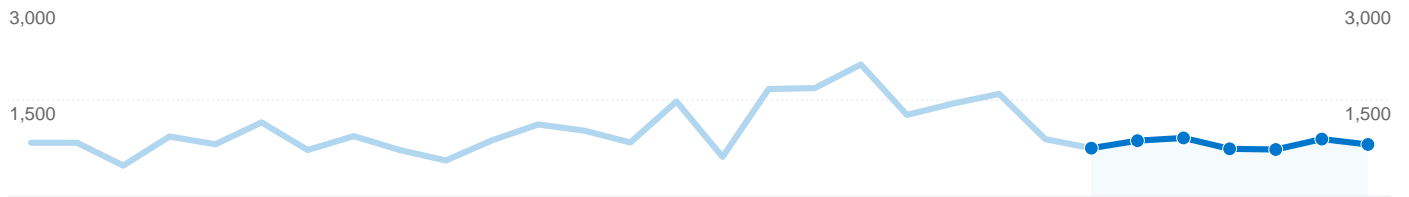

Pages on this site were viewed a total of 5,883 times

5,883 Page Views

3,645 Unique Views

62.93% Bounce Rate

Top Content

Pages	Page Views	% Page Views
/	4,725	80.32%
/Downloads.html	244	4.15%
/Campaigns.html	179	3.04%
/NewsStories.html	175	2.97%
/comments.html	147	2.50%