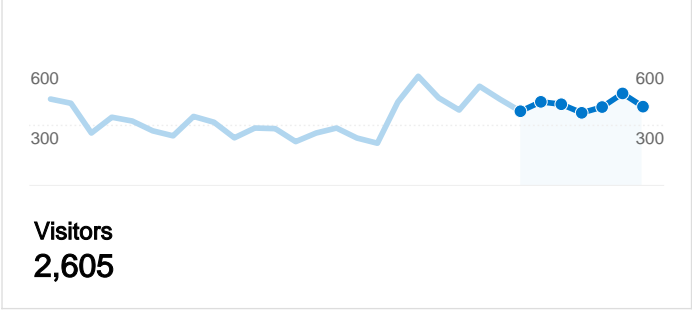

Site Usage

2,954 Visits	62.93% Bounce Rate
5,883 Page Views	00:02:22 Avg. Time on Site
1.99 Pages/Visit	76.64% % New Visits

Visitors Overview

Map Overlay world

Traffic Sources Overview

Content Overview

Pages	Page Views	% Page Views
/	4,725	80.32%
/Downloads.html	244	4.15%
/Campaigns.html	179	3.04%
/NewsStories.html	175	2.97%
/comments.html	147	2.50%

Visitor Loyalty

Number of Visits	Visits
1 times	<div style="width: 76.64%;"></div> 76.64%
2 times	<div style="width: 10.32%;"></div> 10.32%
3 times	<div style="width: 3.96%;"></div> 3.96%
4 times	<div style="width: 2.06%;"></div> 2.06%
5 times	<div style="width: 1.05%;"></div> 1.05%

2,605 people visited this site

-  **2,954** Visits
-  **2,605** Absolute Unique Visitors
-  **5,883** Page Views
-  **1.99** Average Page Views
-  **00:02:22** Time on Site
-  **62.93%** Bounce Rate
-  **76.64%** New Visits

1 - 10 of 52

Pages on this site were viewed a total of 5,883 times

 **5,883** Page Views

 **3,645** Unique Views

 **62.93%** Bounce Rate

Top Content

Pages	Page Views	% Page Views
/	4,725	80.32%
/Downloads.html	244	4.15%
/Campaigns.html	179	3.04%
/NewsStories.html	175	2.97%
/comments.html	147	2.50%