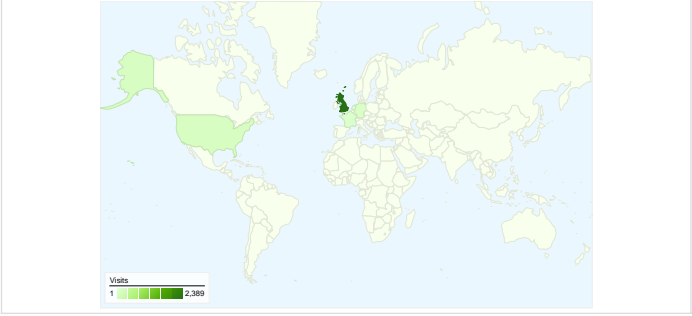

Site Usage

2,954 Visits	62.93% Bounce Rate
5,883 Page Views	00:02:22 Avg. Time on Site
1.99 Pages/Visit	76.64% % New Visits

Visitors Overview

Map Overlay world

Traffic Sources Overview

Content Overview

Pages	Page Views	% Page Views
/	4,725	80.32%
/Downloads.html	244	4.15%
/Campaigns.html	179	3.04%
/NewsStories.html	175	2.97%
/comments.html	147	2.50%

Visitor Loyalty

Number of Visits	Visits
1 times	<div style="width: 76.64%;"></div> 76.64%
2 times	<div style="width: 10.32%;"></div> 10.32%
3 times	<div style="width: 3.96%;"></div> 3.96%
4 times	<div style="width: 2.06%;"></div> 2.06%
5 times	<div style="width: 1.05%;"></div> 1.05%

2,605 people visited this site

-  **2,954** Visits
-  **2,605** Absolute Unique Visitors
-  **5,883** Page Views
-  **1.99** Average Page Views
-  **00:02:22** Time on Site
-  **62.93%** Bounce Rate
-  **76.64%** New Visits

2,954 visits came from 52 countries/territories

Site Usage

Visits	Pages/Visit	Avg. Time on Site	% New Visits	Bounce Rate	
2,954 % of Site Total: 100.00%	1.99 Site Avg: 1.99 (0.00%)	00:02:22 Site Avg: 00:02:22 (0.00%)	76.64% Site Avg: 76.64% (0.00%)	62.93% Site Avg: 62.93% (0.00%)	
Country/Territory	Visits	Pages/Visit	Avg. Time on Site	% New Visits	Bounce Rate
United Kingdom	2,389	2.10	00:02:39	73.88%	59.15%
United States	133	1.65	00:02:13	88.72%	75.94%
Germany	79	1.46	00:00:24	84.81%	82.28%
France	55	1.51	00:01:07	72.73%	70.91%
Netherlands	31	1.42	00:00:53	100.00%	74.19%
Italy	27	1.85	00:02:18	96.30%	70.37%
Poland	22	1.27	00:00:25	86.36%	77.27%
Canada	21	1.86	00:00:54	90.48%	80.95%
Ireland	19	2.53	00:01:08	78.95%	68.42%
Spain	18	1.11	00:00:17	100.00%	88.89%