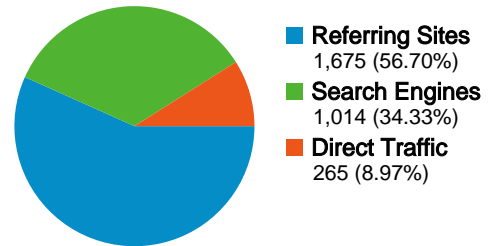

Visitor Loyalty

Number of Visits	Visits
1 times	<div style="width: 76.64%;"></div> 76.64%
2 times	<div style="width: 10.32%;"></div> 10.32%
3 times	<div style="width: 3.96%;"></div> 3.96%
4 times	<div style="width: 2.06%;"></div> 2.06%
5 times	<div style="width: 1.05%;"></div> 1.05%

2,605 people visited this site

-  **2,954** Visits
-  **2,605** Absolute Unique Visitors
-  **5,883** Page Views
-  **1.99** Average Page Views
-  **00:02:22** Time on Site
-  **62.93%** Bounce Rate
-  **76.64%** New Visits

All traffic sources sent a total of 2,954 visits

-  **8.97%** Direct Traffic
-  **56.70%** Referring Sites
-  **34.33%** Search Engines

Top Traffic Sources

Sources	Visits	% visits	Keywords	Visits	% visits
google (organic)	927	31.38%	planet rock	413	40.73%
marillion.com (referral)	429	14.52%	save planet rock	142	14.00%
rwcc.com (referral)	310	10.49%	planet rock radio	59	5.82%
(direct) ((none))	265	8.97%	planetrock	40	3.94%
blog.davidgilmour.com	252	8.53%	planet rock closing	32	3.16%

2,954 visits came from 52 countries/territories

Site Usage

Visits	Pages/Visit	Avg. Time on Site	% New Visits	Bounce Rate	
2,954 % of Site Total: 100.00%	1.99 Site Avg: 1.99 (0.00%)	00:02:22 Site Avg: 00:02:22 (0.00%)	76.64% Site Avg: 76.64% (0.00%)	62.93% Site Avg: 62.93% (0.00%)	
Country/Territory	Visits	Pages/Visit	Avg. Time on Site	% New Visits	Bounce Rate
United Kingdom	2,389	2.10	00:02:39	73.88%	59.15%
United States	133	1.65	00:02:13	88.72%	75.94%
Germany	79	1.46	00:00:24	84.81%	82.28%
France	55	1.51	00:01:07	72.73%	70.91%
Netherlands	31	1.42	00:00:53	100.00%	74.19%
Italy	27	1.85	00:02:18	96.30%	70.37%
Poland	22	1.27	00:00:25	86.36%	77.27%
Canada	21	1.86	00:00:54	90.48%	80.95%
Ireland	19	2.53	00:01:08	78.95%	68.42%
Spain	18	1.11	00:00:17	100.00%	88.89%