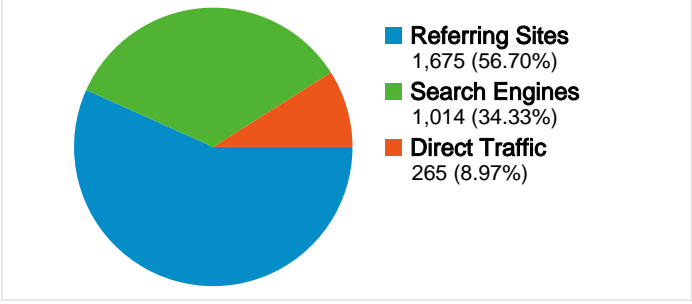

Site Usage

2,954 Visits	62.93% Bounce Rate
5,883 Page Views	00:02:22 Avg. Time on Site
1.99 Pages/Visit	76.64% % New Visits

Visitors Overview

Map Overlay world

Traffic Sources Overview

Content Overview

Pages	Page Views	% Page Views
/	4,725	80.32%
/Downloads.html	244	4.15%
/Campaigns.html	179	3.04%
/NewsStories.html	175	2.97%
/comments.html	147	2.50%

Visitor Loyalty

Number of Visits	Visits
1 times	<div style="width: 76.64%;"></div> 76.64%
2 times	<div style="width: 10.32%;"></div> 10.32%
3 times	<div style="width: 3.96%;"></div> 3.96%
4 times	<div style="width: 2.06%;"></div> 2.06%
5 times	<div style="width: 1.05%;"></div> 1.05%

2,605 people visited this site

-  **2,954** Visits
-  **2,605** Absolute Unique Visitors
-  **5,883** Page Views
-  **1.99** Average Page Views
-  **00:02:22** Time on Site
-  **62.93%** Bounce Rate
-  **76.64%** New Visits

2,954 visits came from 52 countries/territories

Site Usage

Visits	Pages/Visit	Avg. Time on Site	% New Visits	Bounce Rate	
2,954 % of Site Total: 100.00%	1.99 Site Avg: 1.99 (0.00%)	00:02:22 Site Avg: 00:02:22 (0.00%)	76.64% Site Avg: 76.64% (0.00%)	62.93% Site Avg: 62.93% (0.00%)	
Country/Territory	Visits	Pages/Visit	Avg. Time on Site	% New Visits	Bounce Rate
United Kingdom	2,389	2.10	00:02:39	73.88%	59.15%
United States	133	1.65	00:02:13	88.72%	75.94%
Germany	79	1.46	00:00:24	84.81%	82.28%
France	55	1.51	00:01:07	72.73%	70.91%
Netherlands	31	1.42	00:00:53	100.00%	74.19%
Italy	27	1.85	00:02:18	96.30%	70.37%
Poland	22	1.27	00:00:25	86.36%	77.27%
Canada	21	1.86	00:00:54	90.48%	80.95%
Ireland	19	2.53	00:01:08	78.95%	68.42%
Spain	18	1.11	00:00:17	100.00%	88.89%