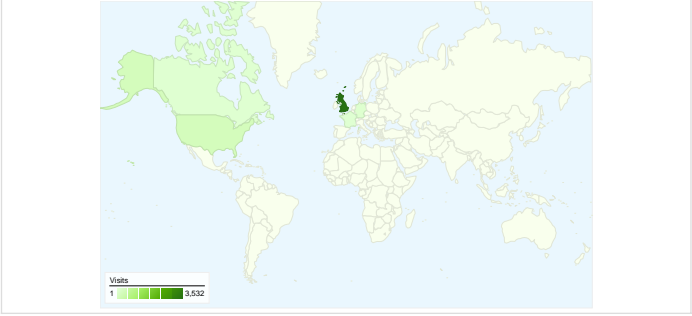

Site Usage

4,213 Visits	64.37% Bounce Rate
8,538 Page Views	00:02:03 Avg. Time on Site
2.03 Pages/Visit	72.82% % New Visits

Visitors Overview

Map Overlay world

Traffic Sources Overview

Content Overview

Pages	Page Views	% Page Views
/	6,371	74.62%
/comments.html	455	5.33%
/NewsStories.html	353	4.13%
/Downloads.html	344	4.03%
/Campaigns.html	245	2.87%

Visitor Loyalty

Number of Visits	Visits
1 times	72.80%
2 times	11.20%
3 times	4.39%
4 times	2.37%
5 times	1.28%

3,612 people visited this site

4,213 Visits

3,612 Absolute Unique Visitors

8,538 Page Views

2.03 Average Page Views

All traffic sources sent a total of 4,213 visits

-  **8.02%** Direct Traffic
-  **47.64%** Referring Sites
-  **44.34%** Search Engines

Top Traffic Sources

Sources	Visits	% visits	Keywords	Visits	% visits
google (organic)	1,698	40.30%	planet rock	940	50.32%
(direct) ((none))	338	8.02%	save planet rock	221	11.83%
marillion.com (referral)	307	7.29%	planet rock radio	85	4.55%
rwcc.com (referral)	233	5.53%	planetrock	69	3.69%
stumbleupon.com (referral)	187	4.44%	planet rock sale	37	1.98%

4,213 visits came from 57 countries/territories

Site Usage

Country/Territory	Visits	Pages/Visit	Avg. Time on Site	% New Visits	Bounce Rate
United Kingdom	3,532	2.15	00:02:18	68.91%	61.35%
United States	257	1.36	00:00:30	95.72%	76.26%
Germany	58	1.19	00:00:35	94.83%	86.21%
Canada	40	1.12	00:00:05	90.00%	90.00%
France	32	1.41	00:00:54	90.62%	75.00%
Netherlands	29	1.83	00:02:01	93.10%	65.52%
Spain	24	1.38	00:01:40	87.50%	79.17%
Italy	22	2.00	00:01:16	95.45%	77.27%
Ireland	16	1.31	00:00:49	87.50%	75.00%
Sweden	15	1.27	00:00:43	100.00%	80.00%