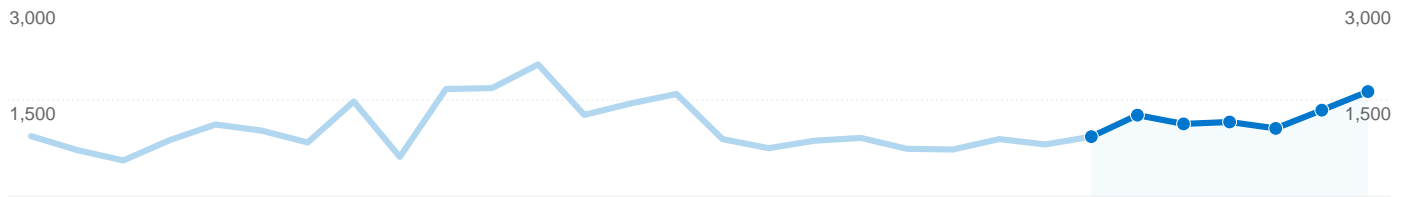

Pages on this site were viewed a total of 8,538 times

8,538 Page Views

5,512 Unique Views

64.37% Bounce Rate

Top Content

Pages	Page Views	% Page Views
/	6,371	74.62%
/comments.html	455	5.33%
/NewsStories.html	353	4.13%
/Downloads.html	344	4.03%
/Campaigns.html	245	2.87%