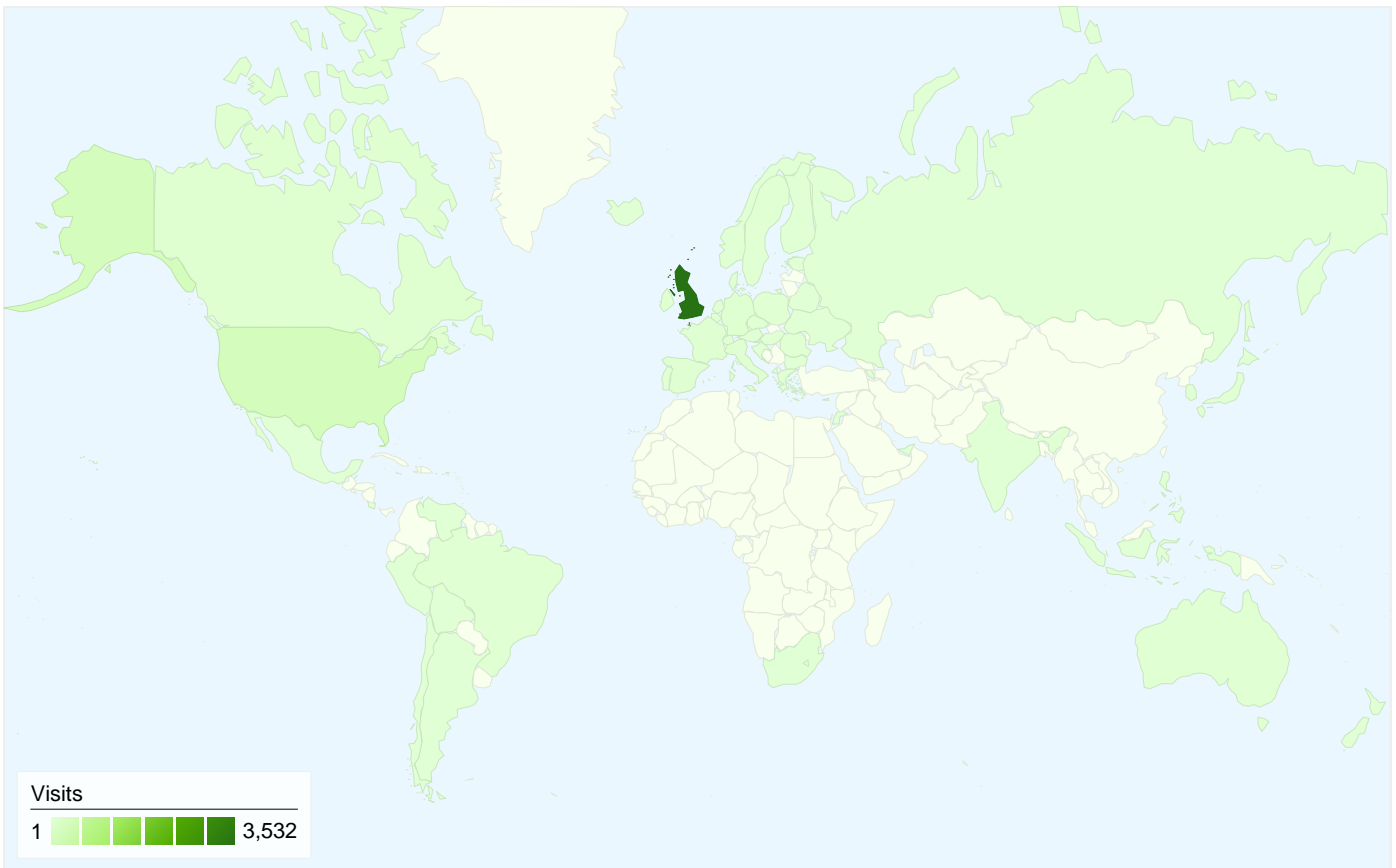

Site Usage

4,213 Visits	64.37% Bounce Rate
8,538 Page Views	00:02:03 Avg. Time on Site
2.03 Pages/Visit	72.82% % New Visits

Visitors Overview

Map Overlay world

Traffic Sources Overview

Content Overview

Pages	Page Views	% Page Views
/	6,371	74.62%
/comments.html	455	5.33%
/NewsStories.html	353	4.13%
/Downloads.html	344	4.03%
/Campaigns.html	245	2.87%

Visitor Loyalty

Number of Visits	Visits
1 times	72.80%
2 times	11.20%
3 times	4.39%
4 times	2.37%
5 times	1.28%

3,612 people visited this site

4,213 Visits

3,612 Absolute Unique Visitors

8,538 Page Views

2.03 Average Page Views

All traffic sources sent a total of 4,213 visits

-  **8.02%** Direct Traffic
-  **47.64%** Referring Sites
-  **44.34%** Search Engines

Top Traffic Sources

Sources	Visits	% visits	Keywords	Visits	% visits
google (organic)	1,698	40.30%	planet rock	940	50.32%
(direct) ((none))	338	8.02%	save planet rock	221	11.83%
marillion.com (referral)	307	7.29%	planet rock radio	85	4.55%
rwcc.com (referral)	233	5.53%	planetrock	69	3.69%
stumbleupon.com (referral)	187	4.44%	planet rock sale	37	1.98%

4,213 visits came from 57 countries/territories

Site Usage

Country/Territory	Visits	Pages/Visit	Avg. Time on Site	% New Visits	Bounce Rate
United Kingdom	3,532	2.15	00:02:18	68.91%	61.35%
United States	257	1.36	00:00:30	95.72%	76.26%
Germany	58	1.19	00:00:35	94.83%	86.21%
Canada	40	1.12	00:00:05	90.00%	90.00%
France	32	1.41	00:00:54	90.62%	75.00%
Netherlands	29	1.83	00:02:01	93.10%	65.52%
Spain	24	1.38	00:01:40	87.50%	79.17%
Italy	22	2.00	00:01:16	95.45%	77.27%
Ireland	16	1.31	00:00:49	87.50%	75.00%
Sweden	15	1.27	00:00:43	100.00%	80.00%