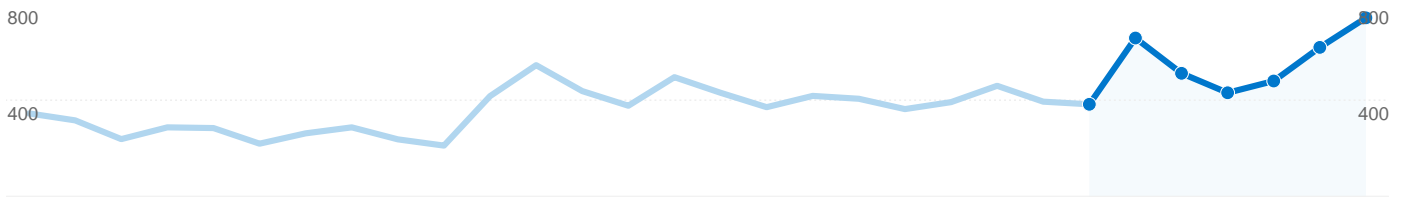

Site Usage

4,213 Visits	64.37% Bounce Rate
8,538 Page Views	00:02:03 Avg. Time on Site
2.03 Pages/Visit	72.82% % New Visits

Visitors Overview

Map Overlay world

Traffic Sources Overview

Content Overview

Pages	Page Views	% Page Views
/	6,371	74.62%
/comments.html	455	5.33%
/NewsStories.html	353	4.13%
/Downloads.html	344	4.03%
/Campaigns.html	245	2.87%

Visitor Loyalty

Number of Visits	Visits
1 times	72.80%
2 times	11.20%
3 times	4.39%
4 times	2.37%
5 times	1.28%

3,612 people visited this site

4,213 Visits

3,612 Absolute Unique Visitors

8,538 Page Views

2.03 Average Page Views

4,213 visits came from 57 countries/territories

Site Usage

Country/Territory	Visits	Pages/Visit	Avg. Time on Site	% New Visits	Bounce Rate
United Kingdom	3,532	2.15	00:02:18	68.91%	61.35%
United States	257	1.36	00:00:30	95.72%	76.26%
Germany	58	1.19	00:00:35	94.83%	86.21%
Canada	40	1.12	00:00:05	90.00%	90.00%
France	32	1.41	00:00:54	90.62%	75.00%
Netherlands	29	1.83	00:02:01	93.10%	65.52%
Spain	24	1.38	00:01:40	87.50%	79.17%
Italy	22	2.00	00:01:16	95.45%	77.27%
Ireland	16	1.31	00:00:49	87.50%	75.00%
Sweden	15	1.27	00:00:43	100.00%	80.00%

Most people visited: 1 times

Number of Visits	Visits	Percentage of all visitors
1 times	3,067	 72.80%
2 times	472	 11.20%
3 times	185	 4.39%
4 times	100	 2.37%
5 times	54	 1.28%
6 times	43	 1.02%
7 times	30	 0.71%
8 times	27	 0.64%
9-14 times	97	 2.30%
15-25 times	43	 1.02%
26-50 times	56	 1.33%
51-100 times	18	 0.43%
101-200 times	21	 0.50%