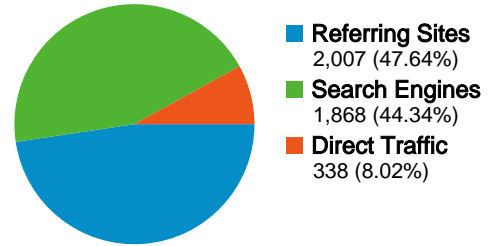

Visitor Loyalty

Number of Visits	Visits
1 times	72.80%
2 times	11.20%
3 times	4.39%
4 times	2.37%
5 times	1.28%

3,612 people visited this site

4,213 Visits

3,612 Absolute Unique Visitors

8,538 Page Views

2.03 Average Page Views

00:02:03 Time on Site

64.37% Bounce Rate

72.82% New Visits

Technical Profile

Browser	Visits	% visits	Connection Speed	Visits	% visits
Internet Explorer	2,917	69.24%	DSL	1,990	47.23%
Firefox	1,096	26.01%	Unknown	922	21.88%
Safari	129	3.06%	Cable	793	18.82%
Opera	56	1.33%	T1	215	5.10%
Mozilla	6	0.14%	Dialup	162	3.85%

All traffic sources sent a total of 4,213 visits

-  **8.02%** Direct Traffic
-  **47.64%** Referring Sites
-  **44.34%** Search Engines

Top Traffic Sources

Sources	Visits	% visits	Keywords	Visits	% visits
google (organic)	1,698	40.30%	planet rock	940	50.32%
(direct) ((none))	338	8.02%	save planet rock	221	11.83%
marillion.com (referral)	307	7.29%	planet rock radio	85	4.55%
rwcc.com (referral)	233	5.53%	planetrock	69	3.69%
stumbleupon.com (referral)	187	4.44%	planet rock sale	37	1.98%

4,213 visits came from 57 countries/territories

Site Usage

Country/Territory	Visits	Pages/Visit	Avg. Time on Site	% New Visits	Bounce Rate
United Kingdom	3,532	2.15	00:02:18	68.91%	61.35%
United States	257	1.36	00:00:30	95.72%	76.26%
Germany	58	1.19	00:00:35	94.83%	86.21%
Canada	40	1.12	00:00:05	90.00%	90.00%
France	32	1.41	00:00:54	90.62%	75.00%
Netherlands	29	1.83	00:02:01	93.10%	65.52%
Spain	24	1.38	00:01:40	87.50%	79.17%
Italy	22	2.00	00:01:16	95.45%	77.27%
Ireland	16	1.31	00:00:49	87.50%	75.00%
Sweden	15	1.27	00:00:43	100.00%	80.00%