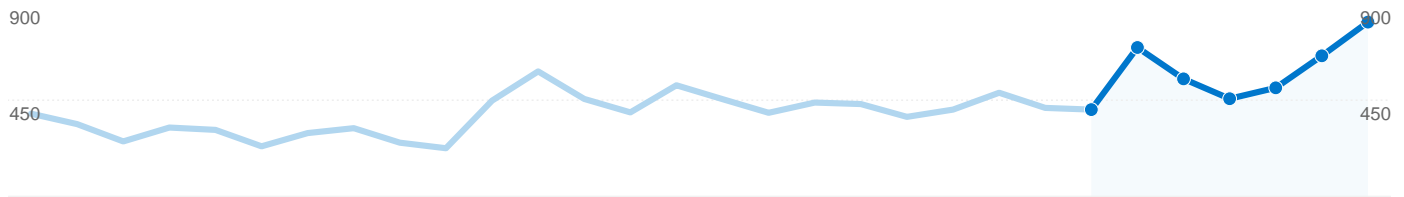

Site Usage

4,213 Visits	64.37% Bounce Rate
8,538 Page Views	00:02:03 Avg. Time on Site
2.03 Pages/Visit	72.82% % New Visits

Visitors Overview

Map Overlay world

Traffic Sources Overview

Content Overview

Pages	Page Views	% Page Views
/	6,371	74.62%
/comments.html	455	5.33%
/NewsStories.html	353	4.13%
/Downloads.html	344	4.03%
/Campaigns.html	245	2.87%

Visitor Loyalty

Number of Visits	Visits
1 times	72.80%
2 times	11.20%
3 times	4.39%
4 times	2.37%
5 times	1.28%

3,612 people visited this site

4,213 Visits

3,612 Absolute Unique Visitors

8,538 Page Views

2.03 Average Page Views

00:02:03 Time on Site

64.37% Bounce Rate

72.82% New Visits

Technical Profile

Browser	Visits	% visits	Connection Speed	Visits	% visits
Internet Explorer	2,917	69.24%	DSL	1,990	47.23%
Firefox	1,096	26.01%	Unknown	922	21.88%
Safari	129	3.06%	Cable	793	18.82%
Opera	56	1.33%	T1	215	5.10%
Mozilla	6	0.14%	Dialup	162	3.85%

4,213 visits came from 57 countries/territories

Site Usage

Country/Territory	Visits	Pages/Visit	Avg. Time on Site	% New Visits	Bounce Rate
United Kingdom	3,532	2.15	00:02:18	68.91%	61.35%
United States	257	1.36	00:00:30	95.72%	76.26%
Germany	58	1.19	00:00:35	94.83%	86.21%
Canada	40	1.12	00:00:05	90.00%	90.00%
France	32	1.41	00:00:54	90.62%	75.00%
Netherlands	29	1.83	00:02:01	93.10%	65.52%
Spain	24	1.38	00:01:40	87.50%	79.17%
Italy	22	2.00	00:01:16	95.45%	77.27%
Ireland	16	1.31	00:00:49	87.50%	75.00%
Sweden	15	1.27	00:00:43	100.00%	80.00%