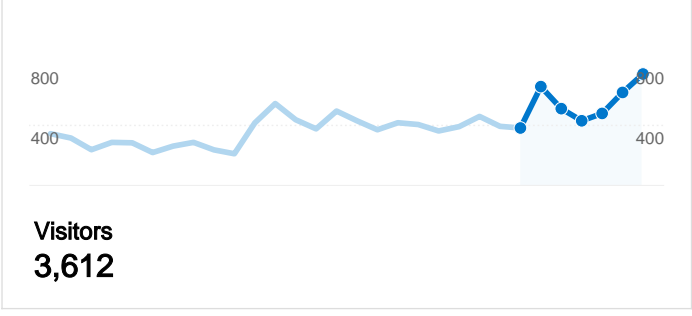

Site Usage

4,213 Visits	64.37% Bounce Rate
8,538 Page Views	00:02:03 Avg. Time on Site
2.03 Pages/Visit	72.82% % New Visits

Visitors Overview

Map Overlay world

Traffic Sources Overview

Content Overview

Pages	Page Views	% Page Views
/	6,371	74.62%
/comments.html	455	5.33%
/NewsStories.html	353	4.13%
/Downloads.html	344	4.03%
/Campaigns.html	245	2.87%

Visitor Loyalty

Number of Visits	Visits
1 times	72.80%
2 times	11.20%
3 times	4.39%
4 times	2.37%
5 times	1.28%

3,612 people visited this site

4,213 Visits

3,612 Absolute Unique Visitors

8,538 Page Views

2.03 Average Page Views

4,213 visits came from 57 countries/territories

Site Usage

Country/Territory	Visits	Pages/Visit	Avg. Time on Site	% New Visits	Bounce Rate
United Kingdom	3,532	2.15	00:02:18	68.91%	61.35%
United States	257	1.36	00:00:30	95.72%	76.26%
Germany	58	1.19	00:00:35	94.83%	86.21%
Canada	40	1.12	00:00:05	90.00%	90.00%
France	32	1.41	00:00:54	90.62%	75.00%
Netherlands	29	1.83	00:02:01	93.10%	65.52%
Spain	24	1.38	00:01:40	87.50%	79.17%
Italy	22	2.00	00:01:16	95.45%	77.27%
Ireland	16	1.31	00:00:49	87.50%	75.00%
Sweden	15	1.27	00:00:43	100.00%	80.00%

1 - 10 of 57

Pages on this site were viewed a total of 8,538 times

 **8,538** Page Views

 **5,512** Unique Views

 **64.37%** Bounce Rate

Top Content

Pages	Page Views	% Page Views
/	6,371	74.62%
/comments.html	455	5.33%
/NewsStories.html	353	4.13%
/Downloads.html	344	4.03%
/Campaigns.html	245	2.87%