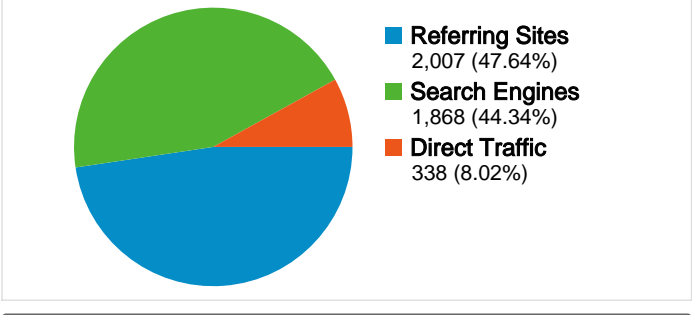

Site Usage

4,213 Visits	64.37% Bounce Rate
8,538 Page Views	00:02:03 Avg. Time on Site
2.03 Pages/Visit	72.82% % New Visits

Visitors Overview

Map Overlay world

Traffic Sources Overview

Content Overview

Pages	Page Views	% Page Views
/	6,371	74.62%
/comments.html	455	5.33%
/NewsStories.html	353	4.13%
/Downloads.html	344	4.03%
/Campaigns.html	245	2.87%

Visitor Loyalty

Number of Visits	Visits
1 times	72.80%
2 times	11.20%
3 times	4.39%
4 times	2.37%
5 times	1.28%

3,612 people visited this site

4,213 Visits

3,612 Absolute Unique Visitors

8,538 Page Views

2.03 Average Page Views

All traffic sources sent a total of 4,213 visits

-  **8.02%** Direct Traffic
-  **47.64%** Referring Sites
-  **44.34%** Search Engines

Top Traffic Sources

Sources	Visits	% visits	Keywords	Visits	% visits
google (organic)	1,698	40.30%	planet rock	940	50.32%
(direct) ((none))	338	8.02%	save planet rock	221	11.83%
marillion.com (referral)	307	7.29%	planet rock radio	85	4.55%
rwcc.com (referral)	233	5.53%	planetrock	69	3.69%
stumbleupon.com (referral)	187	4.44%	planet rock sale	37	1.98%

4,213 visits came from 57 countries/territories

Site Usage

Country/Territory	Visits	Pages/Visit	Avg. Time on Site	% New Visits	Bounce Rate
United Kingdom	3,532	2.15	00:02:18	68.91%	61.35%
United States	257	1.36	00:00:30	95.72%	76.26%
Germany	58	1.19	00:00:35	94.83%	86.21%
Canada	40	1.12	00:00:05	90.00%	90.00%
France	32	1.41	00:00:54	90.62%	75.00%
Netherlands	29	1.83	00:02:01	93.10%	65.52%
Spain	24	1.38	00:01:40	87.50%	79.17%
Italy	22	2.00	00:01:16	95.45%	77.27%
Ireland	16	1.31	00:00:49	87.50%	75.00%
Sweden	15	1.27	00:00:43	100.00%	80.00%