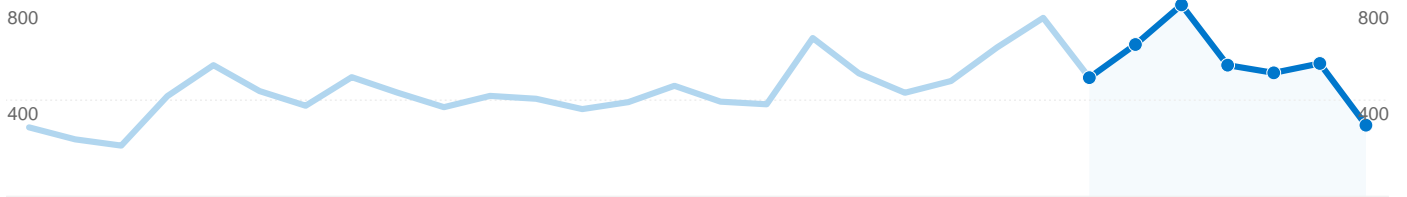

Site Usage

3,742 Visits	67.16% Bounce Rate
6,816 Page Views	00:01:55 Avg. Time on Site
1.82 Pages/Visit	73.30% % New Visits

Visitors Overview

Map Overlay world

Traffic Sources Overview

Content Overview

Pages	Page Views	% Page Views
/	5,519	80.97%
/Downloads.html	266	3.90%
/comments.html	235	3.45%
/Campaigns.html	181	2.66%
/NewsStories.html	178	2.61%

Visitor Loyalty

Number of Visits	Visits
1 times	73.30%
2 times	11.22%
3 times	4.68%
4 times	2.49%
5 times	1.68%

3,335 people visited this site

3,742 Visits

3,335 Absolute Unique Visitors

6,816 Page Views

1.82 Average Page Views

3,742 visits came from 52 countries/territories

Site Usage

Country/Territory	Visits	Pages/Visit	Avg. Time on Site	% New Visits	Bounce Rate
United Kingdom	3,291	1.88	00:02:03	71.13%	65.45%
United States	121	1.35	00:00:40	91.74%	82.64%
Germany	66	1.39	00:00:58	87.88%	74.24%
France	31	1.61	00:02:21	77.42%	70.97%
Netherlands	24	1.25	00:00:25	91.67%	79.17%
Canada	24	1.33	00:00:18	100.00%	75.00%
Poland	18	1.28	00:00:25	88.89%	83.33%
Italy	15	1.53	00:01:49	93.33%	86.67%
Ireland	12	1.92	00:00:53	58.33%	75.00%
Brazil	12	1.17	00:00:06	100.00%	91.67%

Most people visited: 1 times

Number of Visits	Visits	Percentage of all visitors
1 times	2,743	 73.30%
2 times	420	 11.22%
3 times	175	 4.68%
4 times	93	 2.49%
5 times	63	 1.68%
6 times	38	 1.02%
7 times	28	 0.75%
8 times	13	 0.35%
9-14 times	69	 1.84%
15-25 times	56	 1.50%
26-50 times	26	 0.69%
51-100 times	9	 0.24%
101-200 times	9	 0.24%