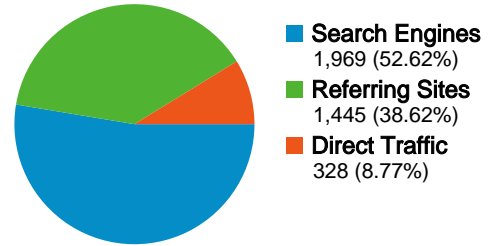

Visitor Loyalty

Number of Visits	Visits
1 times	73.30%
2 times	11.22%
3 times	4.68%
4 times	2.49%
5 times	1.68%

3,335 people visited this site

3,742 Visits

3,335 Absolute Unique Visitors

6,816 Page Views

1.82 Average Page Views

00:01:55 Time on Site

67.16% Bounce Rate

73.30% New Visits

Technical Profile

Browser	Visits	% visits	Connection Speed	Visits	% visits
Internet Explorer	2,712	72.47%	DSL	1,715	45.83%
Firefox	812	21.70%	Unknown	908	24.27%
Safari	146	3.90%	Cable	673	17.99%
Opera	60	1.60%	T1	195	5.21%
Netscape	4	0.11%	Dialup	129	3.45%

All traffic sources sent a total of 3,742 visits

-  **8.77%** Direct Traffic
-  **38.62%** Referring Sites
-  **52.62%** Search Engines

Top Traffic Sources

Sources	Visits	% visits	Keywords	Visits	% visits
google (organic)	1,783	47.65%	planet rock	1,128	57.29%
(direct) ((none))	328	8.77%	save planet rock	176	8.94%
marillion.com (referral)	251	6.71%	planet rock radio	88	4.47%
rwcc.com (referral)	181	4.84%	planetrock	83	4.22%
planetrock.co.uk (referral)	125	3.34%	planet rock closure	33	1.68%

3,742 visits came from 52 countries/territories

Site Usage

Country/Territory	Visits	Pages/Visit	Avg. Time on Site	% New Visits	Bounce Rate
United Kingdom	3,291	1.88	00:02:03	71.13%	65.45%
United States	121	1.35	00:00:40	91.74%	82.64%
Germany	66	1.39	00:00:58	87.88%	74.24%
France	31	1.61	00:02:21	77.42%	70.97%
Netherlands	24	1.25	00:00:25	91.67%	79.17%
Canada	24	1.33	00:00:18	100.00%	75.00%
Poland	18	1.28	00:00:25	88.89%	83.33%
Italy	15	1.53	00:01:49	93.33%	86.67%
Ireland	12	1.92	00:00:53	58.33%	75.00%
Brazil	12	1.17	00:00:06	100.00%	91.67%