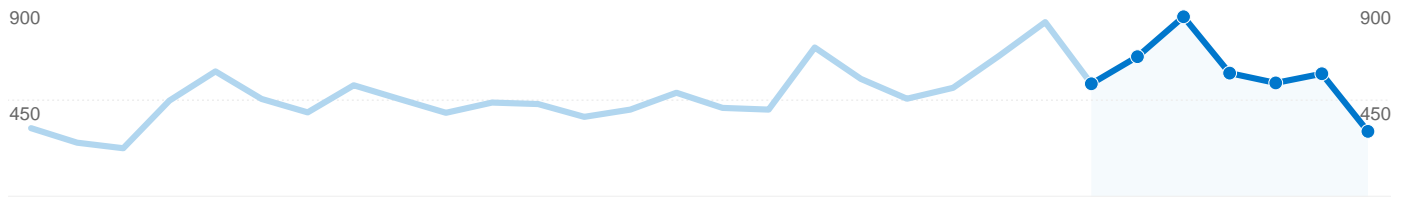

Site Usage

3,742 Visits	67.16% Bounce Rate
6,816 Page Views	00:01:55 Avg. Time on Site
1.82 Pages/Visit	73.30% % New Visits

Visitors Overview

Map Overlay world

Traffic Sources Overview

Content Overview

Pages	Page Views	% Page Views
/	5,519	80.97%
/Downloads.html	266	3.90%
/comments.html	235	3.45%
/Campaigns.html	181	2.66%
/NewsStories.html	178	2.61%

Visitor Loyalty

Number of Visits	Visits
1 times	73.30%
2 times	11.22%
3 times	4.68%
4 times	2.49%
5 times	1.68%

3,335 people visited this site

3,742 Visits

3,335 Absolute Unique Visitors

6,816 Page Views

1.82 Average Page Views

00:01:55 Time on Site

67.16% Bounce Rate

73.30% New Visits

Technical Profile

Browser	Visits	% visits	Connection Speed	Visits	% visits
Internet Explorer	2,712	72.47%	DSL	1,715	45.83%
Firefox	812	21.70%	Unknown	908	24.27%
Safari	146	3.90%	Cable	673	17.99%
Opera	60	1.60%	T1	195	5.21%
Netscape	4	0.11%	Dialup	129	3.45%

3,742 visits came from 52 countries/territories

Site Usage

Country/Territory	Visits	Pages/Visit	Avg. Time on Site	% New Visits	Bounce Rate
United Kingdom	3,291	1.88	00:02:03	71.13%	65.45%
United States	121	1.35	00:00:40	91.74%	82.64%
Germany	66	1.39	00:00:58	87.88%	74.24%
France	31	1.61	00:02:21	77.42%	70.97%
Netherlands	24	1.25	00:00:25	91.67%	79.17%
Canada	24	1.33	00:00:18	100.00%	75.00%
Poland	18	1.28	00:00:25	88.89%	83.33%
Italy	15	1.53	00:01:49	93.33%	86.67%
Ireland	12	1.92	00:00:53	58.33%	75.00%
Brazil	12	1.17	00:00:06	100.00%	91.67%