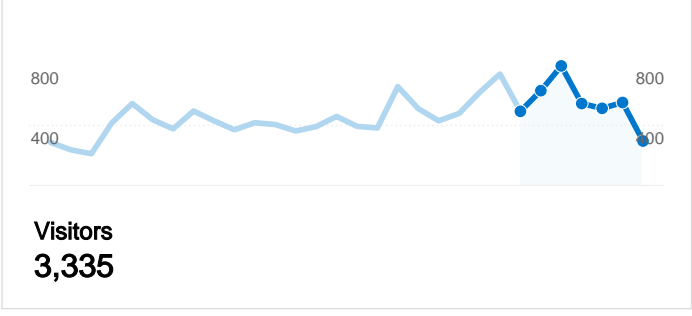

Site Usage

3,742 Visits	67.16% Bounce Rate
6,816 Page Views	00:01:55 Avg. Time on Site
1.82 Pages/Visit	73.30% % New Visits

Visitors Overview

Map Overlay world

Traffic Sources Overview

Content Overview

Pages	Page Views	% Page Views
/	5,519	80.97%
/Downloads.html	266	3.90%
/comments.html	235	3.45%
/Campaigns.html	181	2.66%
/NewsStories.html	178	2.61%

Visitor Loyalty

Number of Visits	Visits
1 times	73.30%
2 times	11.22%
3 times	4.68%
4 times	2.49%
5 times	1.68%

3,335 people visited this site

3,742 Visits

3,335 Absolute Unique Visitors

6,816 Page Views

1.82 Average Page Views

3,742 visits came from 52 countries/territories

Site Usage

Country/Territory	Visits	Pages/Visit	Avg. Time on Site	% New Visits	Bounce Rate
United Kingdom	3,291	1.88	00:02:03	71.13%	65.45%
United States	121	1.35	00:00:40	91.74%	82.64%
Germany	66	1.39	00:00:58	87.88%	74.24%
France	31	1.61	00:02:21	77.42%	70.97%
Netherlands	24	1.25	00:00:25	91.67%	79.17%
Canada	24	1.33	00:00:18	100.00%	75.00%
Poland	18	1.28	00:00:25	88.89%	83.33%
Italy	15	1.53	00:01:49	93.33%	86.67%
Ireland	12	1.92	00:00:53	58.33%	75.00%
Brazil	12	1.17	00:00:06	100.00%	91.67%

Most people visited: 1 times

Number of Visits	Visits	Percentage of all visitors
1 times	2,743	 73.30%
2 times	420	 11.22%
3 times	175	 4.68%
4 times	93	 2.49%
5 times	63	 1.68%
6 times	38	 1.02%
7 times	28	 0.75%
8 times	13	 0.35%
9-14 times	69	 1.84%
15-25 times	56	 1.50%
26-50 times	26	 0.69%
51-100 times	9	 0.24%
101-200 times	9	 0.24%