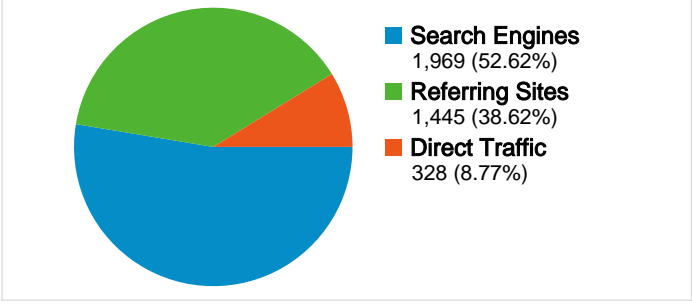

Site Usage

3,742 Visits	67.16% Bounce Rate
6,816 Page Views	00:01:55 Avg. Time on Site
1.82 Pages/Visit	73.30% % New Visits

Visitors Overview

Map Overlay world

Traffic Sources Overview

Content Overview

Pages	Page Views	% Page Views
/	5,519	80.97%
/Downloads.html	266	3.90%
/comments.html	235	3.45%
/Campaigns.html	181	2.66%
/NewsStories.html	178	2.61%

Visitor Loyalty

Number of Visits	Visits
1 times	73.30%
2 times	11.22%
3 times	4.68%
4 times	2.49%
5 times	1.68%

3,335 people visited this site

3,742 Visits

3,335 Absolute Unique Visitors

6,816 Page Views

1.82 Average Page Views

3,742 visits came from 52 countries/territories

Site Usage

Country/Territory	Visits	Pages/Visit	Avg. Time on Site	% New Visits	Bounce Rate
United Kingdom	3,291	1.88	00:02:03	71.13%	65.45%
United States	121	1.35	00:00:40	91.74%	82.64%
Germany	66	1.39	00:00:58	87.88%	74.24%
France	31	1.61	00:02:21	77.42%	70.97%
Netherlands	24	1.25	00:00:25	91.67%	79.17%
Canada	24	1.33	00:00:18	100.00%	75.00%
Poland	18	1.28	00:00:25	88.89%	83.33%
Italy	15	1.53	00:01:49	93.33%	86.67%
Ireland	12	1.92	00:00:53	58.33%	75.00%
Brazil	12	1.17	00:00:06	100.00%	91.67%

Most people visited: 1 times

Number of Visits	Visits	Percentage of all visitors
1 times	2,743	 73.30%
2 times	420	 11.22%
3 times	175	 4.68%
4 times	93	 2.49%
5 times	63	 1.68%
6 times	38	 1.02%
7 times	28	 0.75%
8 times	13	 0.35%
9-14 times	69	 1.84%
15-25 times	56	 1.50%
26-50 times	26	 0.69%
51-100 times	9	 0.24%
101-200 times	9	 0.24%