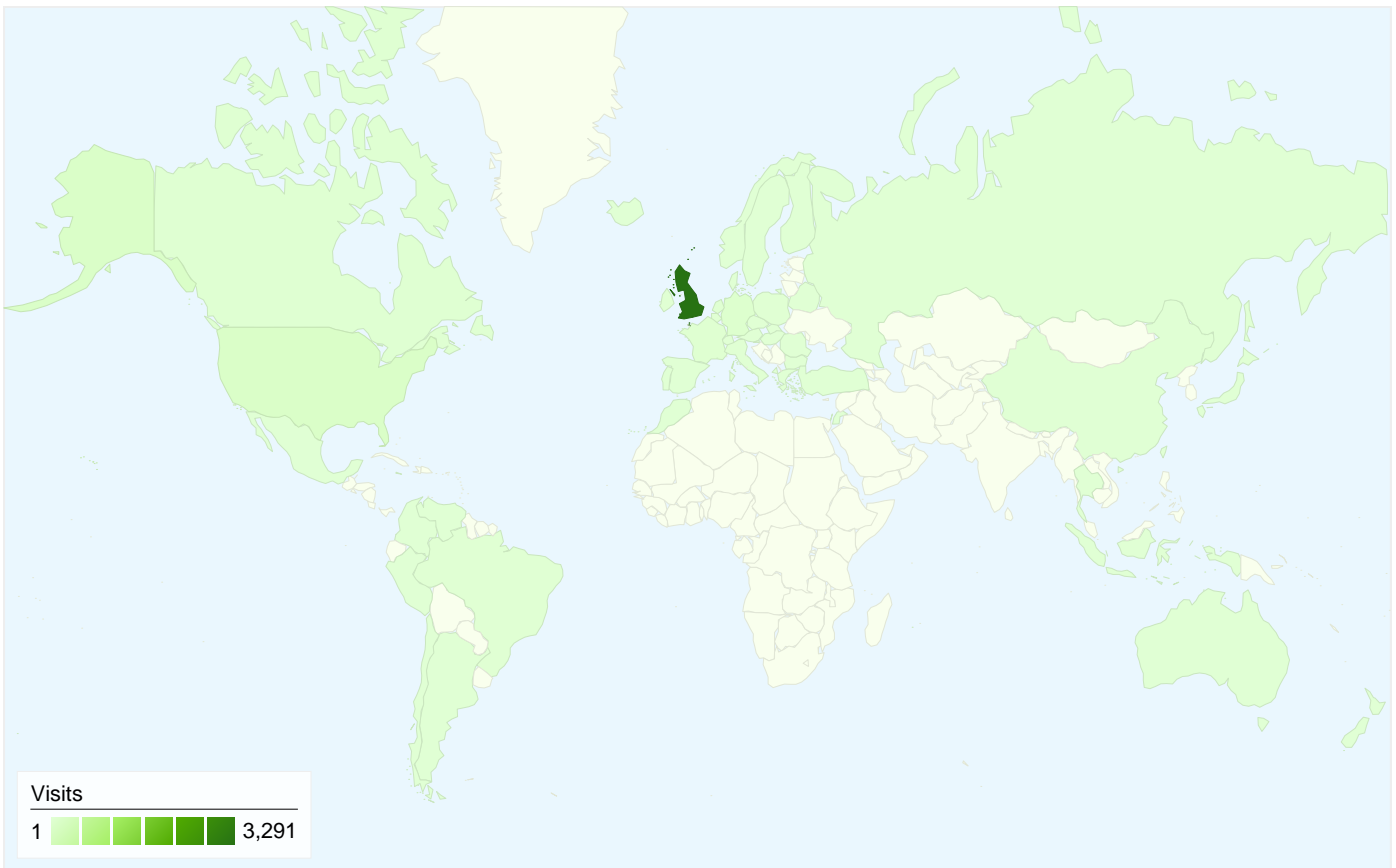

Site Usage

3,742 Visits	67.16% Bounce Rate
6,816 Page Views	00:01:55 Avg. Time on Site
1.82 Pages/Visit	73.30% % New Visits

Visitors Overview

Map Overlay world

Traffic Sources Overview

Content Overview

Pages	Page Views	% Page Views
/	5,519	80.97%
/Downloads.html	266	3.90%
/comments.html	235	3.45%
/Campaigns.html	181	2.66%
/NewsStories.html	178	2.61%

Visitor Loyalty

Number of Visits	Visits
1 times	73.30%
2 times	11.22%
3 times	4.68%
4 times	2.49%
5 times	1.68%

3,335 people visited this site

3,742 Visits

3,335 Absolute Unique Visitors

6,816 Page Views

1.82 Average Page Views

All traffic sources sent a total of 3,742 visits

-  **8.77%** Direct Traffic
-  **38.62%** Referring Sites
-  **52.62%** Search Engines

Top Traffic Sources

Sources	Visits	% visits	Keywords	Visits	% visits
google (organic)	1,783	47.65%	planet rock	1,128	57.29%
(direct) ((none))	328	8.77%	save planet rock	176	8.94%
marillion.com (referral)	251	6.71%	planet rock radio	88	4.47%
rwcc.com (referral)	181	4.84%	planetrock	83	4.22%
planetrock.co.uk (referral)	125	3.34%	planet rock closure	33	1.68%

3,742 visits came from 52 countries/territories

Site Usage

Country/Territory	Visits	Pages/Visit	Avg. Time on Site	% New Visits	Bounce Rate
United Kingdom	3,291	1.88	00:02:03	71.13%	65.45%
United States	121	1.35	00:00:40	91.74%	82.64%
Germany	66	1.39	00:00:58	87.88%	74.24%
France	31	1.61	00:02:21	77.42%	70.97%
Netherlands	24	1.25	00:00:25	91.67%	79.17%
Canada	24	1.33	00:00:18	100.00%	75.00%
Poland	18	1.28	00:00:25	88.89%	83.33%
Italy	15	1.53	00:01:49	93.33%	86.67%
Ireland	12	1.92	00:00:53	58.33%	75.00%
Brazil	12	1.17	00:00:06	100.00%	91.67%