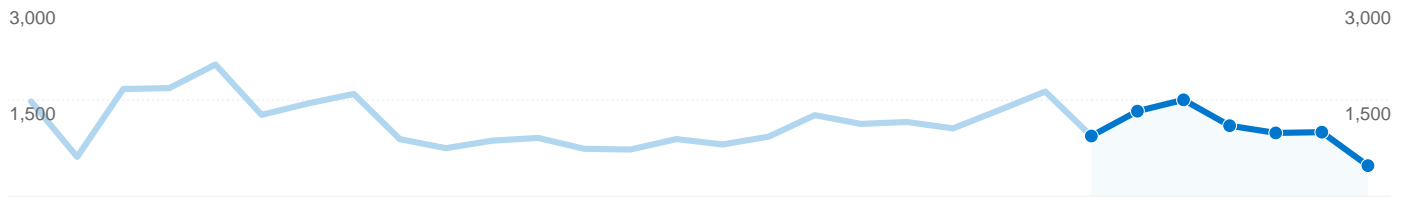

Pages on this site were viewed a total of 6,816 times

6,816 Page Views

4,557 Unique Views

67.16% Bounce Rate

Top Content

Pages	Page Views	% Page Views
/	5,519	80.97%
/Downloads.html	266	3.90%
/comments.html	235	3.45%
/Campaigns.html	181	2.66%
/NewsStories.html	178	2.61%