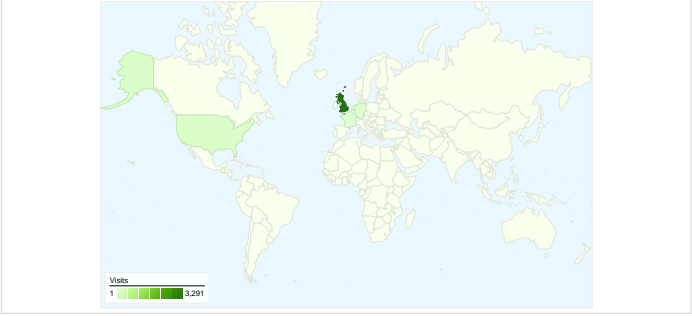

Site Usage

3,742 Visits	67.16% Bounce Rate
6,816 Page Views	00:01:55 Avg. Time on Site
1.82 Pages/Visit	73.30% % New Visits

Visitors Overview

Map Overlay world

Traffic Sources Overview

Content Overview

Pages	Page Views	% Page Views
/	5,519	80.97%
/Downloads.html	266	3.90%
/comments.html	235	3.45%
/Campaigns.html	181	2.66%
/NewsStories.html	178	2.61%

Visitor Loyalty

Number of Visits	Visits
1 times	73.30%
2 times	11.22%
3 times	4.68%
4 times	2.49%
5 times	1.68%

3,335 people visited this site

3,742 Visits

3,335 Absolute Unique Visitors

6,816 Page Views

1.82 Average Page Views

3,742 visits came from 52 countries/territories

Site Usage

Country/Territory	Visits	Pages/Visit	Avg. Time on Site	% New Visits	Bounce Rate
United Kingdom	3,291	1.88	00:02:03	71.13%	65.45%
United States	121	1.35	00:00:40	91.74%	82.64%
Germany	66	1.39	00:00:58	87.88%	74.24%
France	31	1.61	00:02:21	77.42%	70.97%
Netherlands	24	1.25	00:00:25	91.67%	79.17%
Canada	24	1.33	00:00:18	100.00%	75.00%
Poland	18	1.28	00:00:25	88.89%	83.33%
Italy	15	1.53	00:01:49	93.33%	86.67%
Ireland	12	1.92	00:00:53	58.33%	75.00%
Brazil	12	1.17	00:00:06	100.00%	91.67%

Most people visited: 1 times

Number of Visits	Visits	Percentage of all visitors
1 times	2,743	 73.30%
2 times	420	 11.22%
3 times	175	 4.68%
4 times	93	 2.49%
5 times	63	 1.68%
6 times	38	 1.02%
7 times	28	 0.75%
8 times	13	 0.35%
9-14 times	69	 1.84%
15-25 times	56	 1.50%
26-50 times	26	 0.69%
51-100 times	9	 0.24%
101-200 times	9	 0.24%